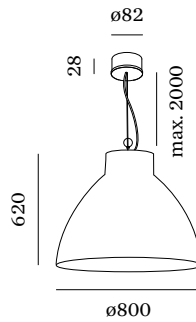

WEVER & DUCRÉ
LIGHTING

BISHOP 8.0

2188EOK0

Project
Type
Notes
Quantity
Date

GENERAL

Ceiling
Suspended
Jet Black + Gold
Below IP20
Interior

LED

Lamp A60/G95
E27
Socket E27
max. 25 W

ELECTRICAL

220 - 240 V
Class 1
Safety distance 0.3 m

PHYSICAL

Diameter 800 mm
Height 620 mm
5.7 kg

Ceiling suspended luminaire made from composite; surface Jet Black + Gold wet painted; matt texture; inclusive black adjustable cable suspension max. 2000mm; lamp socket E27; lamp type A60 or G95; max. 25W; 220 - 240 V; degree of protection IP20; PC1;

WEVER & DUCRÉ
LIGHTING

BISHOP 8.0

2188EOK0

LAMPS

G95 LED Lamp

TYPE	Ø · H (MM)	ORDERCODE
2200K E27	ø95 · 135	9 0 0 3 E 1 1 1
2700K E27	ø95 · 138	9 0 0 3 E 1 5 4

G125 LED Lamp

TYPE	Ø · H (MM)	ORDERCODE
2200K E27	ø125 · 165	9 0 0 3 E 1 1 2