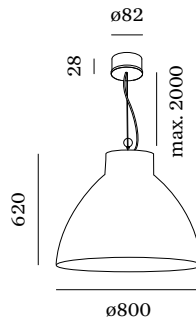

E27

Socket E27

max. 25 W

ELECTRICAL

220 - 240 V

Class 1

Safety distance 0.3 m

PHYSICAL

Diameter 800 mm

Height 620 mm

5.7 kg

Ceiling suspended luminaire made from composite; surface Coral Red + Signal White wet painted; matt texture; inclusive red adjustable cable suspension max. 2000mm; lamp socket E27; lamp type A60 or G95; max. 25W; 220 - 240 V; degree of protection IP20; PC1;

WEVER & DUCRÉ
LIGHTING

BISHOP 8.0

2188E0R0

LAMPS

G95 LED Lamp

TYPE	Ø · H (MM)	ORDERCODE
2200K E27	ø95 · 135	9 0 0 3 E 1 1 1
2700K E27	ø95 · 138	9 0 0 3 E 1 5 4

G125 LED Lamp

TYPE	Ø · H (MM)	ORDERCODE
2200K E27	ø125 · 165	9 0 0 3 E 1 1 2