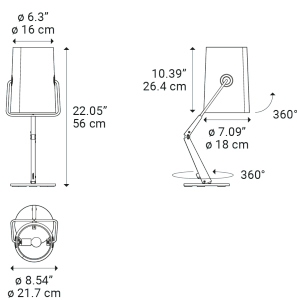

Fork

Light source

LED E14
1 max 15 W
(W / L Max 90 mm)

Structure: Metal

- Ivory
- Ivory
- Anthracite
- Anthracite

Diffuser: Cotton-linen

- Ivory
- Gray
- Ivory
- Gray

Code

- 505009
- 505010
- 505011
- 505012

Net weight: 2.85 kg

Parcels: 2

IP20

Energy Saving 

on/off

Options of Fork

Fork small