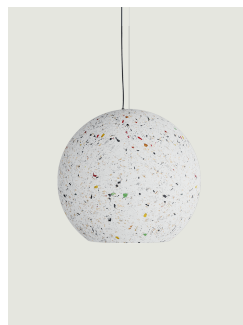

Options of Reglobe

Reglobe 55