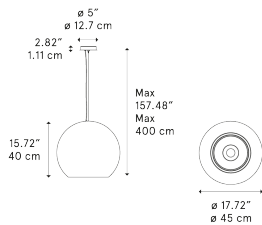

Reglobe

Model Reglobe 45

Reglobe is a suspension lamp made with a compound that incorporates partially recycled plastic, derived from production waste.

Reglobe 45

Light source

LED E27
1 max 25W

Bulb not included

Inside diffuser

● White

Outside diffuser

● Random Terrazzo

Code

52321 1100

Net weight: 3.10 kg

Parcels: 1