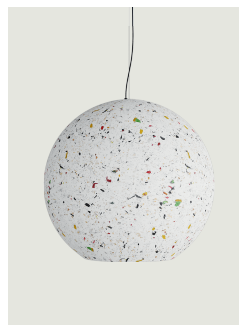

Reglobe

Model Reglobe 45

Reglobe is a suspension lamp made with a compound that incorporates partially recycled plastic, derived from production waste.

Reglobe 45

Light source

LED E27
1 max 25W

Bulb not included

Inside diffuser

● White

Outside diffuser

● Random Terrazzo

Code

52321 1100

Net weight: 3.10 kg

Parcels: 1

CE

IP20

Energy Saving

Dim

EAC

Options of Reglobe

Reglobe 55

Reglobe 65