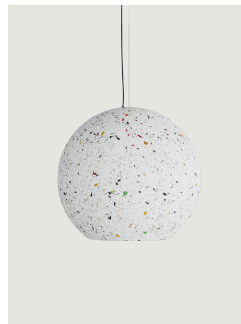

Reglobe

Model Reglobe 65

Reglobe is a suspension lamp made with a compound that incorporates partially recycled plastic, derived from production waste.

Reglobe 65	Light source	Inside diffuser	Outside diffuser	Code
Bulb not included	LED E27 1 max 25W	White	Random Terrazzo	52323 1100

Net weight: 5.80 kg

Parcels: 1

CE

IP20

Energy Saving

Dim

EAC

Options of Reglobe

Reglobe 55