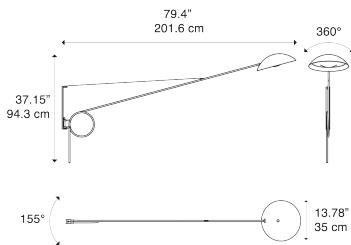

Spring Model Spring Large Wall

Spring is an arm lamp that reinterprets a classic in a contemporary way, adding a touch of lifestyle.

Spring Large Wall

Light source

LED E27
1 x 25 W

Structure: Metal

● Deep Black

Code

51452 2000

Net weight: 3.70 kg

Parcels: 1

IP20

Energy Saving 

Options of Spring

Spring Medium Wall