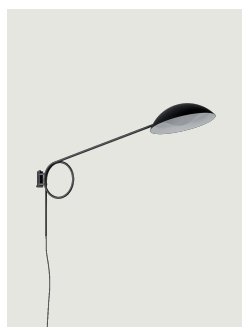

Spring Model Spring Large Wall

Spring is an arm lamp that reinterprets a classic in a contemporary way, adding a touch of lifestyle.

Spring Large Wall

Light source

LED E27
1 x 25 W

Structure: Metal

● Deep Black

Code

51452 2000

Net weight: 3.70 kg

Parcels: 1

IP20

Energy Saving 

Options of Spring

Spring Medium Wall

Spring Ceiling

Spring Floor