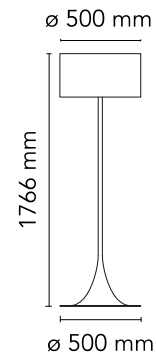

Are you a professional and your project needs consulting and support?

[BOOK AN APPOINTMENT](#)

Main specifications

EAN	8059607023198
Mounting	Floor
Environments	Indoor dry location
Light Source Type	Bulb
Lamp category	Halogen
Lamp holders	E27
Ilcos	HSGS
Number of heads	1
Power (W)	250

Physical

Colour	Glossy Black
Net weight (kg)	9.3
Package height (cm)	1880
Package width (cm)	580
Package length (cm)	580
Package volume (m3)	0.63
IP internal	20

Download

[Mounting instructions](#) PDF

[Spare Parts](#) PDF