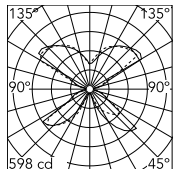

Physical

Colour	Glossy Black
Net weight (kg)	9.3
Package height (cm)	1880
Package width (cm)	580
Package length (cm)	580
Package volume (m3)	0.63
IP internal	20

Download

[Mounting instructions](#) PDF

[Spare Parts](#) PDF

Photometric Files

[LDT / IES](#) LDT

Technical Drawings

[2D](#) ZIP

[3D](#) ZIP

Schematic light drawing

Photometric

Lighting type	Indirect, Direct
Light distribution	Symmetric