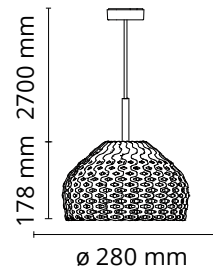

FLOS

F7762048 Ochre-Grey

Tatou Suspension 1

Designed by Patricia Urquiola, 2012

Halogen - 70W

Diffused light suspended lamp. External diffuser in Polycarbonate. Internal diffuser in injection printed opal polycarbonate.

Are you a professional and your project needs consulting and support?

BOOK AN APPOINTMENT

Main specifications

| | |
|-------------------|---------------------|
| EAN | 8059607007396 |
| Mounting | Suspension |
| Environments | Indoor dry location |
| Light Source Type | Bulb |
| Lamp category | Halogen |
| Lamp holders | E27 |
| Ilcos | HSGS / FBT |
| Number of heads | 1 |
| Power (W) | 70 |

Physical

| | |
|---------------------|------------|
| Colour | Ochre-Grey |
| Cord length (mm) | 2700 |
| Net weight (kg) | 1.2 |
| Package volume (m3) | 0.05 |
| IP internal | 20 |

Download

Mounting instructions [↓ PDF](#)