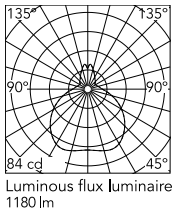

Physical

| | |
|---------------------|------------|
| Colour | Ochre-Grey |
| Cord length (mm) | 2700 |
| Net weight (kg) | 1.2 |
| Package volume (m3) | 0.05 |
| IP internal | 20 |

Download

Mounting instructions [↓ PDF](#)

Spare Parts [↓ PDF](#)

Photometric Files

LDT / IES [↓ LDT](#)

Technical Drawings

2D [↓ ZIP](#)

Schematic light drawing

Photometric

| | |
|--------------------|------------------|
| Lighting type | Indirect, Direct |
| Light distribution | Asymmetric |