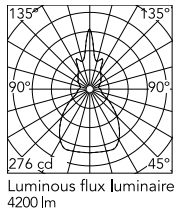

Schematic light drawing

Photometric

Lighting type	Indirect, Direct
Light distribution	Asymmetric

Electrical

Insulation class	I
Frequency (Hz)	50/60
Main voltage (Vac)	220-250
LED voltage Vf (Vdc)	null
Dimmable	Yes
Dimming interface	Remote Dimmable (Dimmer Not Included)
Batteries inside	No
Charging min time	No