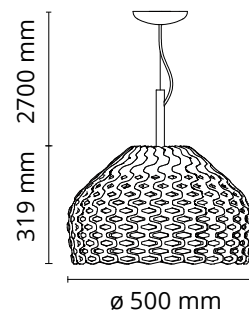

## Tatou Suspension 2

Designed by Patricia Urquiola, 2012

Halogen - 205W

Diffused light suspended lamp. External diffuser in Polycarbonate. Internal diffuser in injection printed opal polycarbonate.

Are you a professional and your project needs consulting and support?

### Physical

Colour	Ochre-Grey
Cord length (mm)	2700
Net weight (kg)	4.7
Package volume (m3)	0.17
IP internal	20