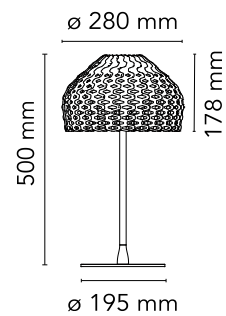

### Main specifications

EAN	8059607007310
Mounting	Table
Environments	Indoor dry location
Light Source Type	Bulb
Lamp category	Halogen
Lamp holders	E27
Ilcos	HSGS / FBT
Number of heads	1
Power (W)	70

### Physical

Colour	White
Cord length (mm)	1500
Net weight (kg)	2.7
Package volume (m3)	0.07
IP internal	20