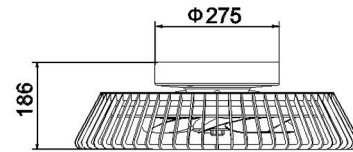

Collection: VENTILACION
Family: HIMALAYA

Reference: 7128
Date: 16/11/2019

MAIN DATA		SIZES	
Category:	Decorative Indoor	Height (h):	18.6 cm
Tipology:	15	Diameter (ø):	63 cm
Description:	Ceiling Lamp LED 70W Fan 35W	Width (l):	
Finish:	Wood	Depth (w):	
Material:	Acrylic / White		
EAN:	8435153271281		

LOGISTIC

Total box per item:	1	INDIV.
Box 1		Gross weight: 7,22 kg
CBM Ind. Box:	0,125 m ³	Nett weight: 4,53 kg
Box height (h):	27 cm	
Box width (l):	68 cm	
Box depth (w):	68 cm	

INSTALLATION

Class protection:	I	Guarantee:	5 years	Charger:	
Input:	220-240V~ 50/60Hz	ERP:	A -> A++	Bluetooth:	NO
Beam angle:		IP Protection:	IP20	Speaker:	
Cut hole:		CRI:	>= 80		