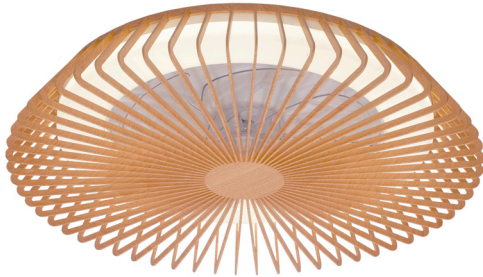

Collection: VENTILACION
Family: HIMALAYA

Reference: 7128
Date: 16/11/2019

MAIN DATA		SIZES	
Category:	Decorative Indoor	Height (h):	18.6 cm
Tipology:	15	Diameter (ø):	63 cm
Description:	Ceiling Lamp LED 70W Fan 35W	Width (l):	
Finish:	Wood	Depth (w):	
Material:	Acrylic / White		
EAN:	8435153271281		

APPLICATIONS			
Dimmable:	YES	Switcher type:	Initial colour temperature:
Dimmer included:	images/shared/logos/dimer_remotecontrol_rf.png	Adjustable high:	NO
			Dimmer compatibility:

LED		DRIVER	
Lumens:	4900 lm	Driver ref.:	
CCT:	2700K-5000K	Driver brand:	BAOLL
LED watt:	70	Driver model:	D-CE-FSD-TY-100W-01-V3.0
LED Life (hours):	25.000	Driver output:	120V/260mA/70W
Replaceable:	NO	Driver certificate:	TUV
LED Brand/Type:	SMD2835 1W 80PCS	Remote Code:	R00128
On/Off:	10.000		