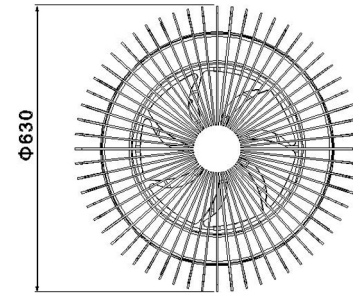

Collection: VENTILACION
Family: HIMALAYA

Reference: 7128
Date: 16/11/2019

MAIN DATA		SIZES	
Category:	Decorative Indoor	Height (h):	18.6 cm
Tipology:	15	Diameter (ø):	63 cm
Description:	Ceiling Lamp LED 70W Fan 35W	Width (l):	
Finish:	Wood	Depth (w):	
Material:	Acrylic / White		
EAN:	8435153271281		

LOGISTIC

Total box per item:	1	INDIV.
Box 1		Gross weight: 7,22 kg
CBM Ind. Box:	0,125 m ³	Nett weight: 4,53 kg
Box height (h):	27 cm	
Box width (l):	68 cm	
Box depth (w):	68 cm	

INSTALLATION

Class protection:	I	Guarantee:	5 years	Charger:	
Input:	220-240V~ 50/60Hz	ERP:	A -> A++	Bluetooth:	NO
Beam angle:		IP Protection:	IP20	Speaker:	
Cut hole:		CRI:	>= 80		