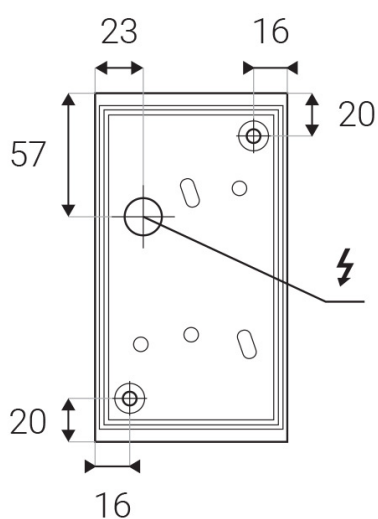

BLOCK, A

Name	BLOCK, A
Code	5100434
Color	ANTRACITE
Category	WALL
Power	6 W ± 10 %
Lumen output	400 lm ± 10 %
Color temperature	3000K
Efficacy	67 lm/W
Driver	260 mA
Electrical insulation class	Ⓛ
Voltage/frequency	220-240V/50-60Hz

Product

BLOCK, A

5100434

ANTRACITE

WALL

Power

6 W ± 10 %

400 lm ± 10 %