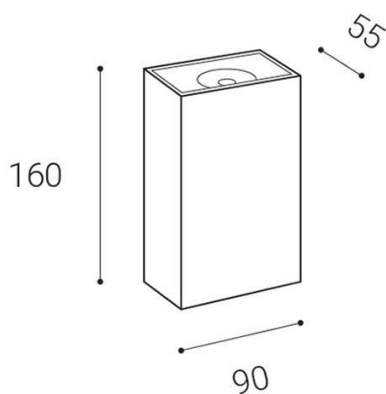

BLOCK, A

Name	BLOCK, A
Code	5100434
Color	ANTRACITE
Category	WALL
Power	6 W ± 10 %
Lumen output	400 lm ± 10 %
Color temperature	3000K
Efficacy	67 lm/W
Driver	260 mA
Electrical insulation class	Ⓛ
Voltage/frequency	220-240V/50-60Hz

Product

BLOCK, A

5100434

ANTRACITE

WALL

Power

6 W ± 10 %

400 lm ± 10 %