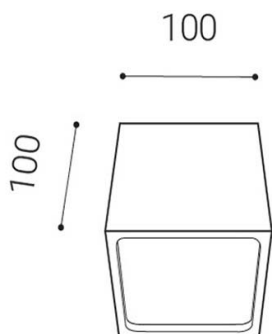

CUBE, A

Name
Code
Color
Category

Power
Lumen output
Color temperature
Efficacy
Driver
Electrical insulation class
Voltage/frequency

Color Rendering Index
SDCM
Light beam angle
Unified Glare Rating
Light source
Dimmable
LED Lifetime
Warranty

Ingress Protection
Material

EN

Square ceiling surface light fitting for interior or exterior mounting, equipped with SMD LED.

Housing made of aluminium. Available in white and anthracite color.

Application:

general lighting, intended for residential or commercial areas (hallway, wardrobes, entrance areas, terraces, toilet, pantry)

CZ

Hranaté stropní svítidlo určeno pro montáž do interiéru nebo exteriéru. Sětelný zdroj - SMD LED.

Svítidlo je vyrobeno z hliníku.

K dispozici v bílé a antracitové barvě.

Použití:

všeobecné osvětlení určené pro obytné nebo komerční prostory (chodba, šatní skříň, vstupní prostory, terasy, WC, komora)

Product

CUBE, A

5111134

ANTRACITE

CEILING

Power

12W ± 10 %

500lm ± 10 %

3000K

42lm/W

320 mA

220-240V/50-60Hz

Information

90+

< 3

160°

N/A

LED

N/A

L80B20 50.000h 25°C

5 YEAR

Other data

IP 54

ALUMINIUM/PMMA

DE

Quadratische Deckenaufbauleuchte für Innenmontage oder Außenmontage, ausgestattet mit SMD-LED.

Gehäuse aus Aluminium.

Erhältlich in Weiß und Anthrazit.

Anwendung:

Allgemeinbeleuchtung, bestimmt für Wohn- oder Geschäftsräume (Flur, Schränke, Toilette, Eingangsbereiche, Terrassen, Speisekammer)

SK

Hranaté stropné svietidlo pre povrchovú montáž do interiéru alebo exteriéru. Svetelný zdroj - SMD LED. Svietidlo je vyrobené z hliníka.

K dispozícii je v bielej a antracitovej farbe.

Použitie:

všeobecné osvetlenie, určené pre obytné alebo komerčné priestory (chodba, skrine, vstupné priestory, terasy, WC, komora)