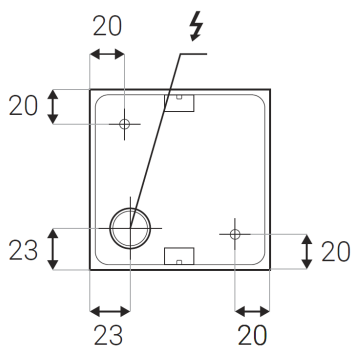

CUBE, A

Name
Code
Color
Category

Power
Lumen output
Color temperature
Efficacy
Driver
Electrical insulation class
Voltage/frequency

Color Rendering Index
SDCM
Light beam angle
Unified Glare Rating
Light source
Dimmable
LED Lifetime
Warranty

Ingress Protection
Material

EN

Square ceiling surface light fitting for interior or exterior mounting, equipped with SMD LED.

Housing made of aluminium. Available in white and anthracite color.

Application:

general lighting, intended for residential or commercial areas (hallway, wardrobes, entrance areas, terraces, toilet, pantry)

CZ

Hranaté stropní svítidlo určeno pro montáž do interiéru nebo exteriéru. Sětelný zdroj - SMD LED.

Svítidlo je vyrobeno z hliníku.

K dispozici v bílé a antracitové barvě.

Použití:

všeobecné osvětlení určené pro obytné nebo komerční prostory (chodba, šatní skříň, vstupní prostory, terasy, WC, komora)

Product

CUBE, A

5111134

ANTRACITE

CEILING

Power

12W ± 10 %

500lm ± 10 %

3000K

42lm/W

320 mA

220-240V/50-60Hz

Information

90+

< 3

160°

N/A

LED

N/A

L80B20 50.000h 25°C

5 YEAR

Other data

IP 54

ALUMINIUM/PMMA

DE

Quadratische Deckenaufbauleuchte für Innenmontage oder Außenmontage, ausgestattet mit SMD-LED.

Gehäuse aus Aluminium.

Erhältlich in Weiß und Anthrazit.

Anwendung:

Allgemeinbeleuchtung, bestimmt für Wohn- oder Geschäftsräume (Flur, Schränke, Toilette, Eingangsbereiche, Terrassen, Speisekammer)

SK

Hranaté stropné svietidlo pre povrchovú montáž do interiéru alebo exteriéru. Svetelný zdroj - SMD LED. Svietidlo je vyrobené z hliníka.

K dispozícii je v bielej a antracitovej farbe.

Použitie:

všeobecné osvetlenie, určené pre obytné alebo komerčné priestory (chodba, skrine, vstupné priestory, terasy, WC, komora)