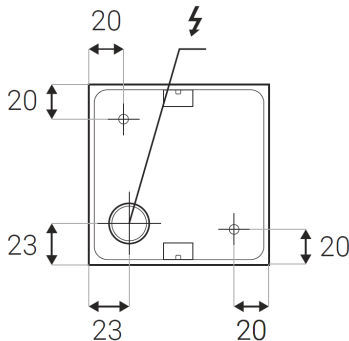

CUBE, W

Name	CUBE, W
Code	5111131
Color	WHITE
Category	CEILING

Power	12W ± 10 %
Lumen output	500lm ± 10 %
Color temperature	3000K
Efficacy	42lm/W
Driver	320 mA
Electrical insulation class	
Voltage/frequency	220-240V/50-60Hz