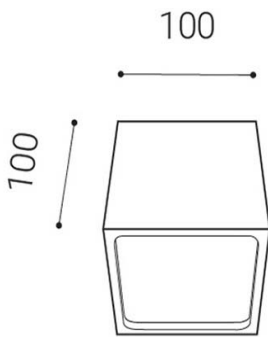

CUBE, W

Name	CUBE, W
Code	5111131
Color	WHITE
Category	CEILING

Power	12W ± 10 %
Lumen output	500lm ± 10 %
Color temperature	3000K
Efficacy	42lm/W
Driver	320 mA
Electrical insulation class	
Voltage/frequency	220-240V/50-60Hz