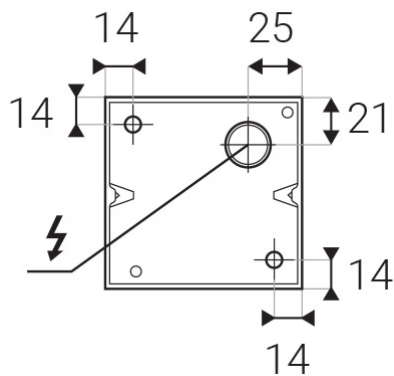

MIDO 2, A

Name	MIDO 2, A
Code	5131604
Color	ANTRACITE
Category	WALL
Power	2xGU10
Lumen output	N/A
Color temperature	N/A
Efficacy	N/A
Driver	N/A
Electrical insulation class	
Voltage/frequency	220-240V/50-60Hz

Color Rendering Index	N/A
SDCM	N/A
Light beam angle	N/A
Unified Glare Rating	N/A
Light source	GU10
Dimmable	N/A
LED Lifetime	N/A
Warranty	5 YEAR

Ingress Protection	54
Material	ALUMINIUM/GLASS

EN

Outdoor cylindrical wall lamp. Light source - SMD LED. The luminaire is available in two versions, with unidirectional or bidirectional light emission. The lamp is made of aluminum. Available in anthracite color.

Application:
general ambient lighting of outdoor areas (entrance, terrace, stairs, houses walls)

CZ

Venkovní válcové svítidlo na stěnu. Světelný zdroj - SMD LED.

Svítidlo je dostupné ve dvou verzích, s jednosměrným nebo obousměrným vyzařováním světla. Svítidlo je vyrobeno z hliníku.

K dispozici v antracitové barvě.

Použití:

všeobecné okolní osvětlení venkovních prostor (vchod, terasa, schody, fasáda domu)

Product

MIDO 2, A

5131604

ANTRACITE

WALL

Power

2xGU10

N/A

N/A

N/A

N/A

220-240V/50-60Hz

Information

N/A

N/A

N/A

N/A

GU10

N/A

N/A

5 YEAR

Other data

54

ALUMINIUM/GLASS

DE

Zylindrische Außenwandleuchte. Lichtquelle - SMD LED. Die Leuchte ist in zwei Versionen mit unidirektionaler oder bidirektionaler Lichtemission erhältlich.

Die Lampe besteht aus Aluminium. Erhältlich in Anthrazit.

Anwendung:

allgemeine Umgebungsbeleuchtung von Außenbereichen (Eingang, Terrasse, Treppen, Hauswände)

SK

Vonkajšie valcové svietidlo na stenu. Svetelný zdroj - SMD LED.

Svietidlo je dostupné v dvoch verziách, s jednosmerným, alebo obojsmerným vyžarovaním svetla.

Svietidlo je vyrobené z hliníka.

K dispozícii v antracitovej farbe.

Použitie:

všeobecné okolité osvetlenie vonkajších priestorov (vchod, terasa, schody, steny domov)