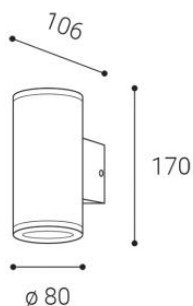

MIDO 2, A

Name	MIDO 2, A
Code	5131604
Color	ANTRACITE
Category	WALL
Power	2xGU10
Lumen output	N/A
Color temperature	N/A
Efficacy	N/A
Driver	N/A
Electrical insulation class	
Voltage/frequency	220-240V/50-60Hz