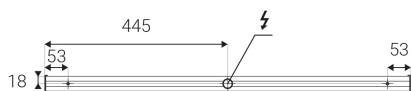

TONDA 90

Name	TONDA 90
Code	1070635
Color	CHROME
Category	WALL
Power	18 W ± 10 %
Lumen output	1440 lm ± 10 %
Color temperature	3000K
Efficacy	80 lm/W
Driver	700 mA
Electrical insulation class	Ⓛ
Voltage/frequency	220-240V/50-60Hz

EN

Linear light fitting for interior mounting, equipped with SMD LEDs with IP 44. Slim design with invisible screws hidden behind magnetic endcaps. Housing made of aluminium, chrome finish with opal diffuser. Available in 2 shapes and 2 lengths.