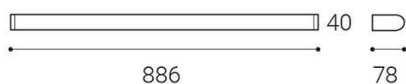

TONDA 90

Name	TONDA 90
Code	1070635
Color	CHROME
Category	WALL
Power	18 W ± 10 %
Lumen output	1440 lm ± 10 %
Color temperature	3000K
Efficacy	80 lm/W
Driver	700 mA
Electrical insulation class	Ⓛ
Voltage/frequency	220-240V/50-60Hz

EN

Linear light fitting for interior mounting, equipped with SMD LEDs with IP 44. Slim design with invisible screws hidden behind magnetic endcaps. Housing made of aluminium, chrome finish with opal diffuser. Available in 2 shapes and 2 lengths.