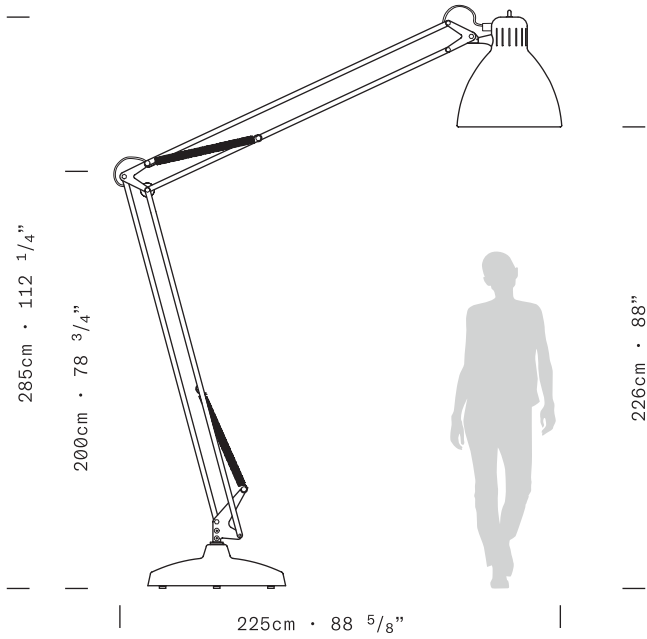

JJ GREAT - Floor Indoor

MATERIALS Aluminum, steel base

DIMENSIONS Diffuser: ø56cm h59cm [ø22" h23 1/4"]
 Base: ø74cm [ø29 1/8"]
 Structure: maximum height 420cm [165 3/8"]
 maximum outreach 385cm [151 3/8"]
 Cable length: 350cm [137 3/4"]

LIGHT SOURCE LED 1 x 45W 6691lm 3000K or 6433lm
 2700K CRI≥90 (user replaceable) [E]
 MacAdam 3-step
 *All LED lamps are available in either
 2700K or 3000K

MARKING DRY LOCATION

CONTROL	FINISH	CODE	EAN code
Dimmer (push-dim)	matte white	0011140	8052011013755
	matte black	0011141	8052011013762
	matte amarant red	0011142	8052011013779
	matte mica blue	0011143	8052011013786
	matte sablé grey	0011144	8052011013793
	rust brown	0011145	8052011013809
	custom RAL color	N/A	
Wireless CASAMBI® Smart Lighting Control	matte white	0011150	8052011013816
	matte black	0011151	8052011013823
	matte amarant red	0011152	8052011013830
	matte mica blue	0011153	8052011013847
	matte sablé grey	0011154	8052011013854
	rust brown	0011155	8052011013861
	custom RAL color	N/A	
LED MODULE OPTIONS	2700K LED	8000334	included*
	3000K LED	8000328	included*