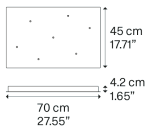

Rectangular Cluster System Model 7 Lights

Lodes's multiple rectangular canopy (*Rectangular Cluster System*) is a ceiling suspension system in the form of a parallelepiped. It is a decorative element fitted with a variable but predefined number of holes and used to create more or less large compositions which offer different hanging possibilities based on the type of space and ceiling.

7 Lights

System

Cluster System

Structure: Metal

Matte White – 9010

Code

100019

Glossy Black – 9005

100062

Net weight: 9.89 kg

Parcels: 1

IP20

Options of Rectangular Cluster System