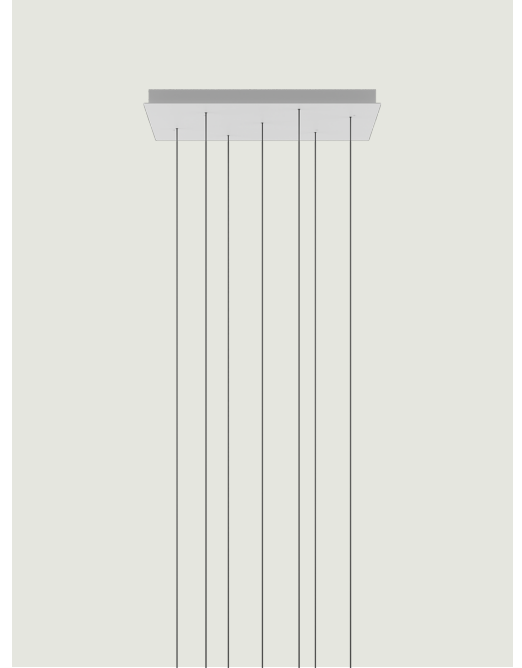

## Rectangular Cluster System Model 7 Lights

Lodes's multiple rectangular canopy (*Rectangular Cluster System*) is a ceiling suspension system in the form of a parallelepiped. It is a decorative element fitted with a variable but predefined number of holes and used to create more or less large compositions which offer different hanging possibilities based on the type of space and ceiling.

### Structure: Metal

Matte White – 9010

### Code

100019

Glossy Black – 9005

100062

Net weight: 9.89 kg

Parcels: 1

IP20

### Options of Rectangular Cluster System

14 Lights

28 Lights