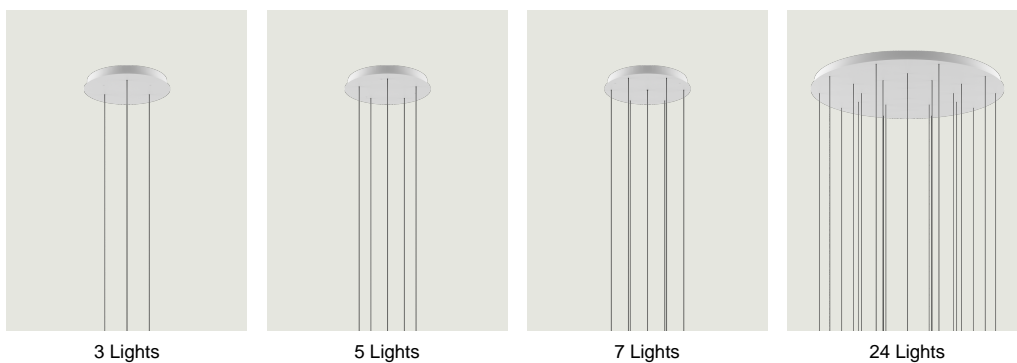

### Model 14 Lights

Lodes's multiple round canopy (*Round Cluster System*) is a circular system for hanging suspension lights from the ceiling. It is a decorative element fitted with a variable but predefined number of holes and used to create more or less compact clusters of light fixtures based on the type of space and ceiling.

#### Structure: Metal

Color	Code	Code
Matte White – 9010		100017
Matte Black – 9005		100057

Net weight: 14.40 kg

Parcels: 1

CE

IP20

### Options of Round Cluster System

3 Lights

5 Lights

7 Lights

24 Lights