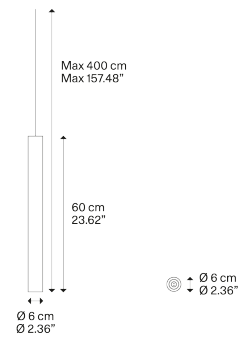

A-Tube,
Design by Studio Italia Design

Model A-Tube medium

A simple form that delivers the light to wherever it's needed, enhancing the space. Tubular and slim, A-Tube is a versatile lamp, available in different sizes and finishes, that can be fixed directly to the ceiling, suspended singularly, or used in cluster compositions to create impactful lighting effects.

A-Tube medium

Light source

GU10 Par 16
1 x max 40 W eco

or

GU10 Par 16 LED
1 x 10 W

W / L max 8.5 cm
W / L max 3.34"

Bulb not included

Structure: Metal

Matte White – 9010

Matte Black – 9005

Coppery Bronze

Code

09623 1000

09623 2000

09623 3500

Net weight: 1.42 kg

GU10 Par 16 LED
1 x 10 W

W / L max 8.5 cm
W / L max 3.34"

Options of A-Tube

A-Tube small

A-Tube large