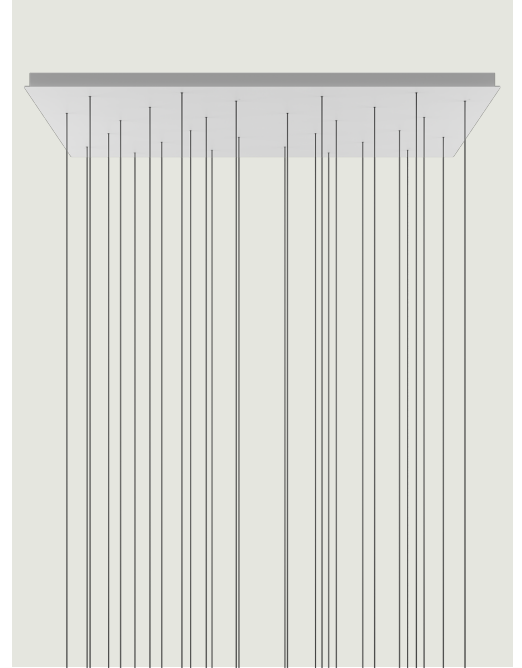

Rectangular Cluster System Model 28 Lights

Lodes's multiple rectangular canopy (*Rectangular Cluster System*) is a ceiling suspension system in the form of a parallelepiped. It is a decorative element fitted with a variable but predefined number of holes and used to create more or less large compositions which offer different hanging possibilities based on the type of space and ceiling.

28 Lights

System

Cluster System

Structure: Metal

Matte White – 9010

Matte Black – 9005

Code

100021

100064

Net weight: 31.10 kg

Parcels: 1

CE

IP20

Options of Rectangular Cluster System

7 Lights

14 Lights