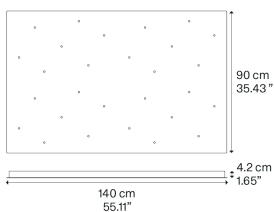

Rectangular Cluster System Model 28 Lights

Lodes's multiple rectangular canopy (*Rectangular Cluster System*) is a ceiling suspension system in the form of a parallelepiped. It is a decorative element fitted with a variable but predefined number of holes and used to create more or less large compositions which offer different hanging possibilities based on the type of space and ceiling.

28 Lights

System

Cluster System

Structure: Metal

Matte White – 9010

Matte Black – 9005

Code

100021

100064

Net weight: 31.10 kg

Parcels: 1

CE

IP20

Options of Rectangular Cluster System