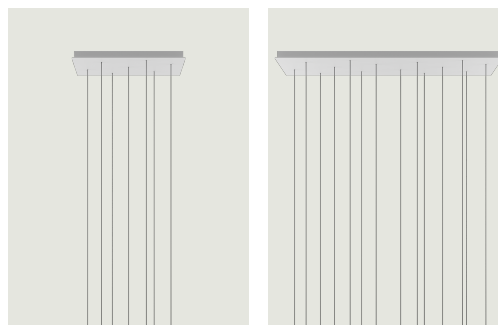

Rectangular Cluster System Model 28 Lights

Lodes's multiple rectangular canopy (*Rectangular Cluster System*) is a ceiling suspension system in the form of a parallelepiped. It is a decorative element fitted with a variable but predefined number of holes and used to create more or less large compositions which offer different hanging possibilities based on the type of space and ceiling.

28 Lights

System

Cluster System

Structure: Metal

Matte White – 9010

Matte Black – 9005

Code

100021

100064

Net weight: 31.10 kg

Parcels: 1

CE

IP20

Options of Rectangular Cluster System

7 Lights

14 Lights