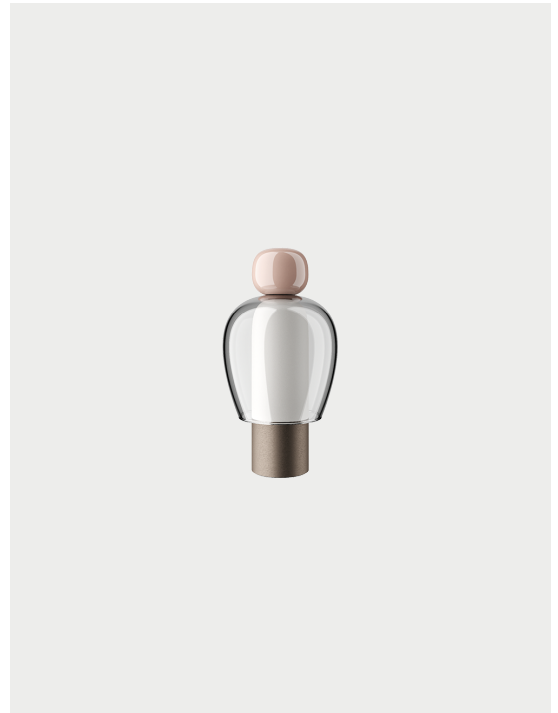

Easy Peasy,  
design by Luca Nichetto, 2020

Table

Like a set of friendly characters reminiscent of dolls, Easy Peasy portable and rechargeable lamps reflect in their name a playful spirit. With a sculptural design that aims for minimal elegance through rounded shapes and eclectic colour combinations, Easy Peasy portable lamp adds warmth and character to any environment.

Easy Peasy Flamingo	Light source	Frame Technopolymer	Diffuser: Blown Glass	Code
	<p>LED</p> <ul style="list-style-type: none"> <li>• 2700 to 3300 K</li> <li>• 1 x 3 W   380 lm</li> <li>• 2000 mA</li> <li>• CRI 90</li> <li>• MacAdam 3-Step</li> </ul> <p>LED and driver included</p>	Pink	Grey	170001

Easy Peasy Lagoon	Light source	Frame Technopolymer	Diffuser: Blown Glass	Code
	<p>LED</p> <ul style="list-style-type: none"> <li>• 2700 to 3300 K</li> <li>• 1 x 3 W   380 lm</li> <li>• 2000 mA</li> <li>• CRI 90</li> <li>• MacAdam 3-Step</li> </ul> <p>LED and driver included</p>	Turquoise	Honey	170002

### Diffuser: Blown Glass

 Grey