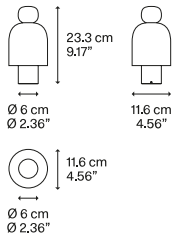

Easy Peasy Chestnut

Light source

1. LED
2. 2700 to 3300 K
   - 1 x 3 W | 380 lm
   - 2000 mA
   - CRI 90
   - MacAdam 3-Step

LED and driver included

Frame Technopolymer

Taupe

Diffuser: Blown Glass

Grey

Code

170004

Net weight: 0.85 kg

Gross weight: 1.45 kg

Parcels: N°1

Volume: 0.013 m³

Dim-to-Warm

CE

ERAC

IP20

Energy Saving