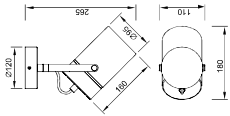

6016 Plata-Silver
1L x E27