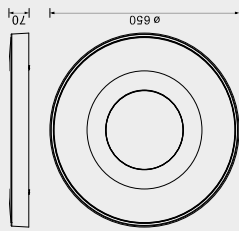

COIN

7561 Negro-Black
LED 100W 2700K-5000K 6000lm

7560 Blanco-White
LED 100W 2700K-5000K 6000lm

7564 Negro-Black
LED 80W 2700K-5000K 3900lm

7567 Negro-Black
LED 56W 2700K-5000K 2500lm

R00129

Metal/Acrylic/ABS-Metal/Acrylic/ABS 220-240V~ 50/60Hz CRI>= 80