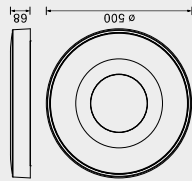

COIN

7561 Negro-Black
LED 100W 2700K-5000K 6000lm

7560 Blanco-White
LED 100W 2700K-5000K 6000lm

7564 Negro-Black
LED 80W 2700K-5000K 3900lm

7567 Negro-Black
LED 56W 2700K-5000K 2500lm

R00129

Metal/Acrylic/ABS-Metal/Acrylic/ABS 220-240V~ 50/60Hz CRI>= 80