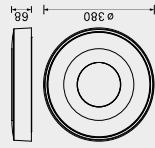

7692 Arena-Sabbia
LED 56W 2700K-5000K 2500lm