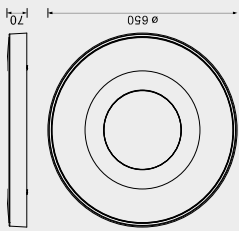

7565 Madera-Wood
LED 80W 2700K-5000K 3900lm

7568 Madera-Wood
LED 56W 2700K-5000K 2500lm

R00129

Metal/Acrylic/ABS-Metal/Acrylic/ABS220-240V~50/60Hz CRI>=80

COIN

7690 Arena-Sabbia
LED 100W 2700K-5000K 6000lm