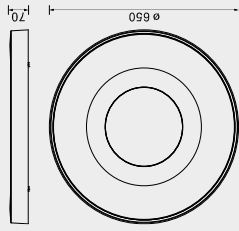

COIN

7561 Negro-Black
LED 100W 2700K-5000K 6000lm

7560 Blanco-White
LED 100W 2700K-5000K 6000lm

7564 Negro-Black
LED 80W 2700K-5000K 3900lm

7567 Negro-Black
LED 56W 2700K-5000K 2500lm

R00129

Metal/Acrylic/ABS-Metal/Acrylic/ABS 220-240V~ 50/60Hz CRI>= 80