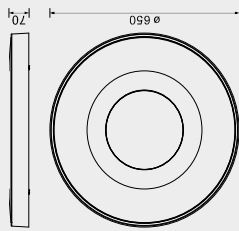

7566 Blanco-White
LED 56W 2700K-5000K 2500lm

7563 Blanco-White
LED 80W 2700K-5000K 3900lm

R00129

Metal/Acrylic/ABS-Metal/Acrylic/ABS 220-240V~ 50/60Hz CRI>= 80

COIN

7562 Madera-Wood
LED 100W 2700K-5000K 6000lm