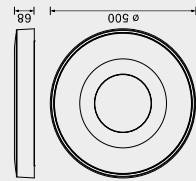

7568 Madera-Wood
LED 56W 2700K-5000K 2500lm