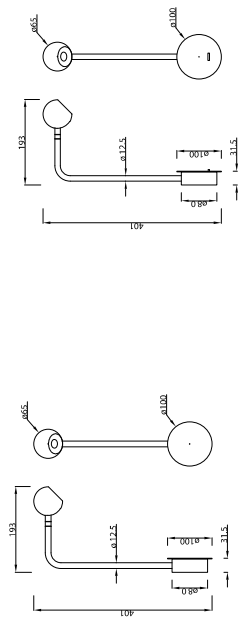

7513 Negro arena-Sand black
LED 6W/390lm
Sin interruptor-No switch

7514 Negro arena-Sand black
LED 6W/390lm
Con interruptor-With switch

7510
pág.132