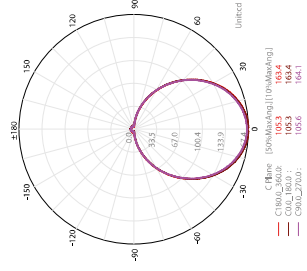

6830 Blanco Arena-Sand White
LED 7W 3000K 520 lm

6833 Negro Arena-Sand Black
LED 7W 3000K 520 lm

6832 Blanco Arena-Sand White
LED 7W 4000K 560 lm

6831 Negro Arena-Sand Black
LED 7W 4000K 560 lm

C Plane Distribution Diagram