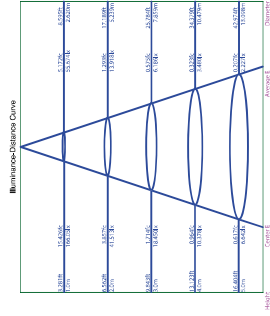

6830 Blanco Arena-Sand White
LED 7W 3000K 520 lm

6833 Negro Arena-Sand Black
LED 7W 3000K 520 lm

6832 Blanco Arena-Sand White
LED 7W 4000K 560 lm

6831 Negro Arena-Sand Black
LED 7W 4000K 560 lm

C Plane Distribution Diagram