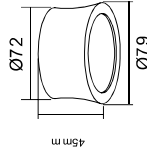

6830 Blanco Arena-Sand White
LED 7W 3000K 520 lm

6833 Negro Arena-Sand Black
LED 7W 3000K 520 lm

6832 Blanco Arena-Sand White
LED 7W 4000K 560 lm

6831 Negro Arena-Sand Black
LED 7W 4000K 560 lm

C Plane Distribution Diagram