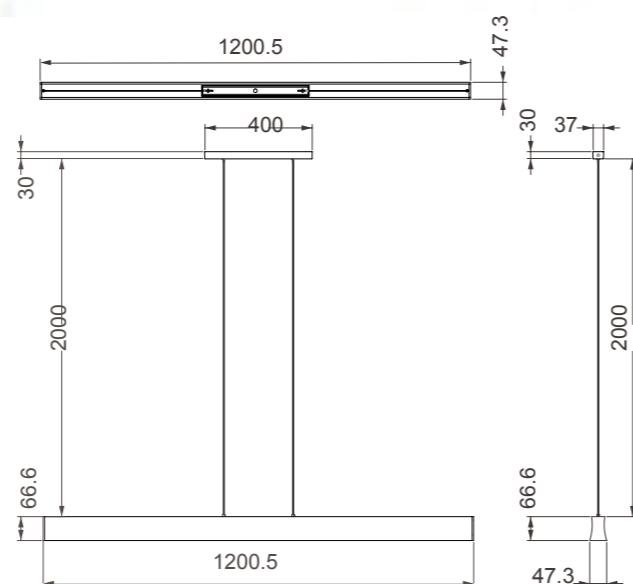

HANOK

by David Villalba

Lámpara lineal-Linear lamp

7546 Negro-Black
LED 38W 3000K 2850lm

7547 Negro-Black
LED 38W 4000K 3000lm

7542 Blanco-White
LED 38W 3000K 2850lm

7543 Blanco-White
LED 38W 4000K 3000lm