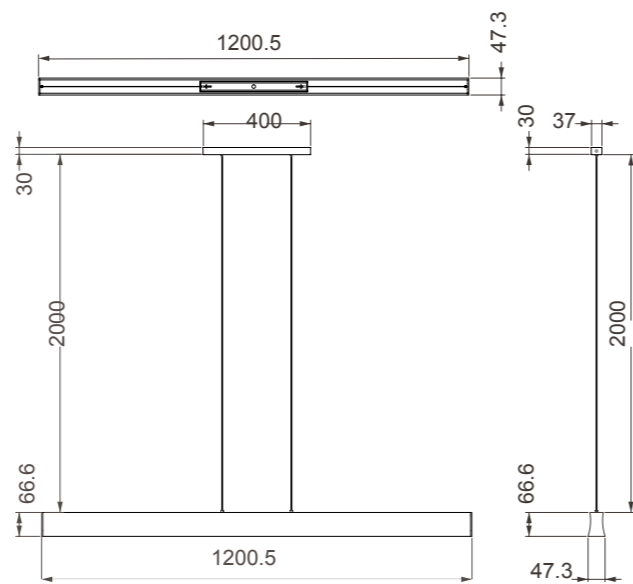

HANOK

Lámpara lineal-Linear lamp

7540 Blanco-White
LED 38W 3000K 2650lm

7544 Negro-Black
LED 38W 3000K 2650lm

7541 Blanco-White
LED 38W 4000K 2800lm

7545 Negro-Black
LED 38W 4000K 2800lm