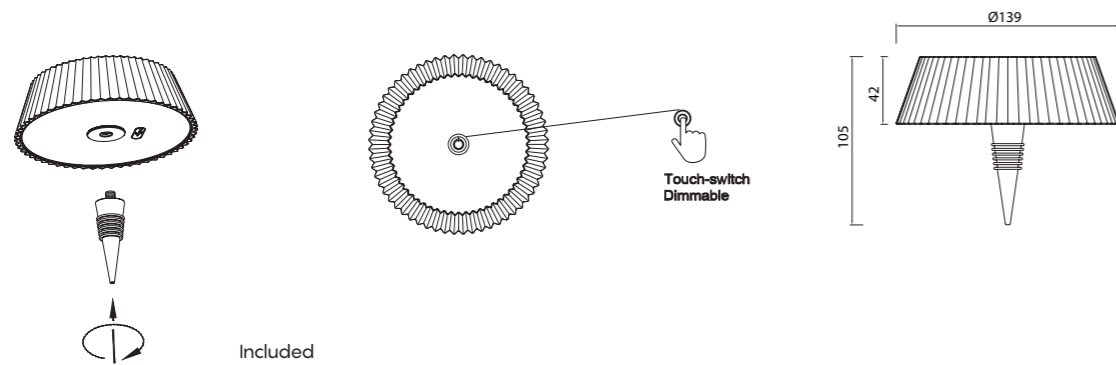

	REFERENCE	K	LED WATT	LUMENS	FINISH
New	7930	3000K	2W	180lm	Blanco-White
New	7931	3000K	2W	180lm	Negro-Black
New	7932	3000K	2W	180lm	Corten-Corten
			DC 5V / 1A	Aluminio-Aluminium	

Included

	REFERENCE	K	LED WATT	LUMENS	FINISH
New	7933	3000K	2W	180lm	Blanco-White
New	7934	3000K	2W	180lm	Negro-Black
New	7935	3000K	2W	180lm	Corten-Corten
			DC 5V / 1A	Aluminio-Aluminium	