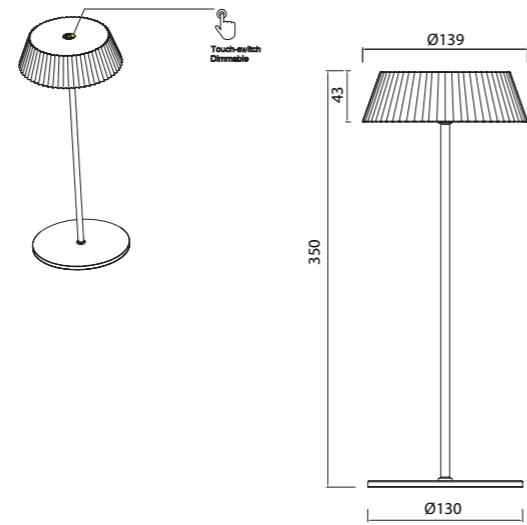

	REFERENCE	K	LED WATT	LUMENS	FINISH
New	7930	3000K	2W	180lm	Blanco-White
New	7931	3000K	2W	180lm	Negro-Black
New	7932	3000K	2W	180lm	Corten-Corten
			DC 5V / 1A	Aluminio-Aluminium	

Included

	REFERENCE	K	LED WATT	LUMENS	FINISH
New	7933	3000K	2W	180lm	Blanco-White
New	7934	3000K	2W	180lm	Negro-Black
New	7935	3000K	2W	180lm	Corten-Corten
			DC 5V / 1A	Aluminio-Aluminium	