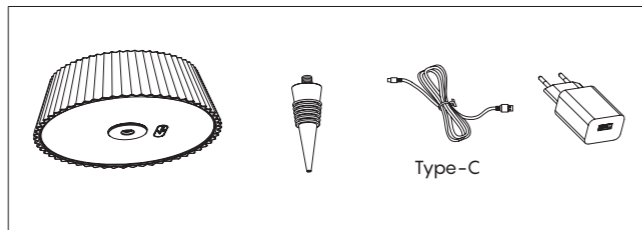

	REFERENCE	K	LED WATT	LUMENS	FINISH
New	7930	3000K	2W	180lm	Blanco-White
New	7931	3000K	2W	180lm	Negro-Black
New	7932	3000K	2W	180lm	Corten-Corten
			DC 5V / 1A	Aluminio-Aluminium	

Included

	REFERENCE	K	LED WATT	LUMENS	FINISH
New	7933	3000K	2W	180lm	Blanco-White
New	7934	3000K	2W	180lm	Negro-Black
New	7935	3000K	2W	180lm	Corten-Corten
			DC 5V / 1A	Aluminio-Aluminium	