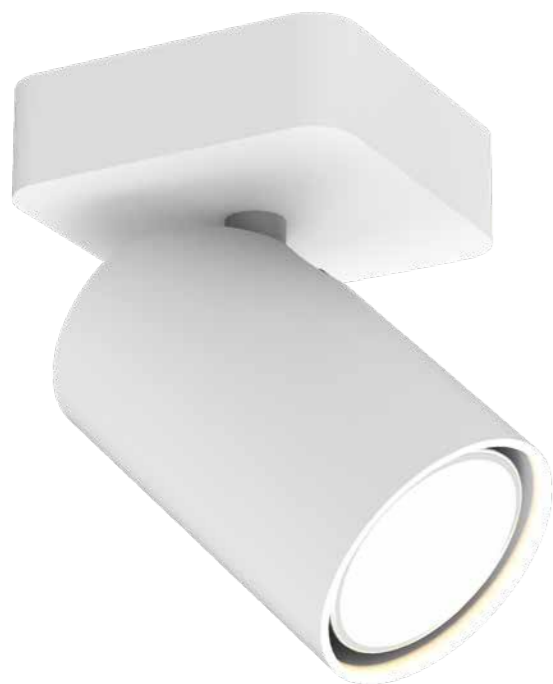

6283 Blanco Mate-Matt White
1xGU10

6713 Negro Mate-Matt Black
1xGU10

Bombillas Recomendadas/ Suggested Bulbs
R09196 R09214 R09197

Aluminio-Aluminium 100-240V~ 50/60Hz máx. 10 WLED