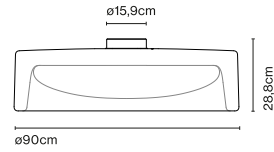

Weight: Net 10,8 kg – Gross 18,6 kg
Package: 82 x 82 x 41,5 cm – 18,6 kg Vol – 0,279 m³
LED included

Wire installation: Hardwired

Dimmable

Ringo C 90

Code	Finish	Dimming	Class
A732-003-53-3CCT	● Smoked	Triac	I
A732-003-62-3CCT	● Dark smoked	Triac	I
A732-003-63-3CCT	● Rosé	Triac	I
A732-003-57-3CCT	● Green	Triac	I
A732-004-53-3CCT	● Smoked	DALI-2	II
A732-004-62-3CCT	● Dark smoked	DALI-2	II
A732-004-63-3CCT	● Rosé	DALI-2	II
A732-004-57-3CCT	● Green	DALI-2	II

Weight: Net 19 kg – Gross 30,5 kg
Package: 102 x 102 x 45 cm – 30,5 kg Vol – 0,468 m³
LED included

Wire installation: Hardwired

info@marset.com
www.marset.com

marset

Collection