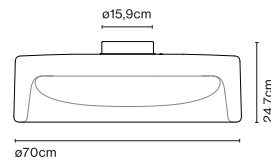

a great deal of light. Switched off it's a forceful object with a strong presence; switched on it manages to make the material less dense and its design weightless.

Ringo C 70

Code	Finish	Dimming
A732-001-53-3CCT	● Smoked	Triac
A732-001-62-3CCT	● Dark smoked	Triac
A732-001-63-3CCT	● Rosé	Triac
A732-001-57-3CCT	● Green	Triac
A732-002-53-3CCT	● Smoked	DALI-2
A732-002-62-3CCT	● Dark smoked	DALI-2
A732-002-63-3CCT	● Rosé	DALI-2
A732-002-57-3CCT	● Green	DALI-2

Weight: Net 10,8 kg – Gross 18,6 kg
Package: 82 x 82 x 41,5 cm – 18,6 kg Vol – 0,279 m³
LED included

Wire installation: Hardwired

Dimmable

Ringo C 90

Code	Finish	Dimming	Class
A732-003-53-3CCT	● Smoked	Triac	I
A732-003-62-3CCT	● Dark smoked	Triac	I
A732-003-63-3CCT	● Rosé	Triac	I
A732-003-57-3CCT	● Green	Triac	I
A732-004-53-3CCT	● Smoked	DALI-2	II
A732-004-62-3CCT	● Dark smoked	DALI-2	II
A732-004-63-3CCT	● Rosé	DALI-2	II
A732-004-57-3CCT	● Green	DALI-2	II

Weight: Net 19 kg – Gross 30,5 kg
Package: 102 x 102 x 45 cm – 30,5 kg Vol – 0,468 m³
LED included

Wire installation: Hardwired

info@marset.com
www.marset.com

marset

Collection