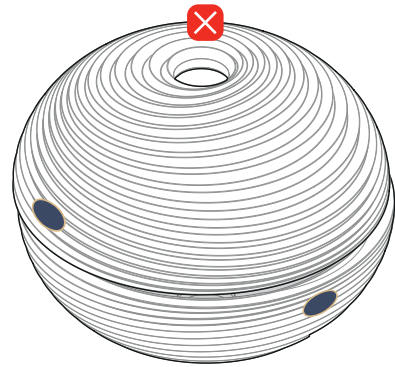

JEFFERSON MINI • Pendant

2019.05.23

220-240V · ~50/60 Hz
3W · 450 lm (350mA)

**Disinserire la tensione prima di operare sull'apparecchio.
Before installing turn off the power to the electrical box.**

[1]

CLUSTER

TRACK

RECESSED

[2]

Use the adhesive as a reference to align the correct position of the glasses. Place the glass directly in position, don't turn the glasses on top of one another to avoid damaging them.