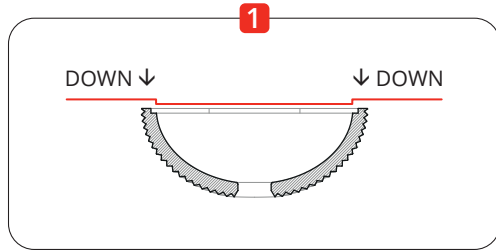

JEFFERSON MINI • Pendant

2019.05.23

220-240V · ~50/60 Hz
3W · 450 lm (350mA)

**Disinserire la tensione prima di operare sull'apparecchio.
Before installing turn off the power to the electrical box.**

[1]

CLUSTER

TRACK

RECESSED

[2]

Use the adhesive as a reference to align the correct position of the glasses. Place the glass directly in position, don't turn the glasses on top of one another to avoid damaging them.