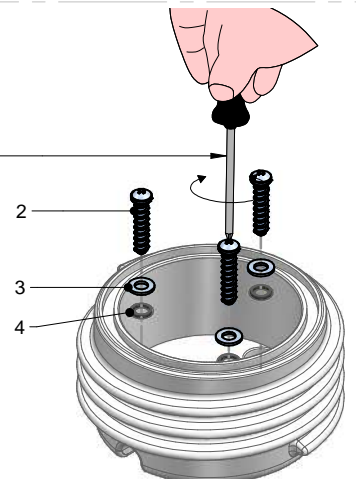

1

2

3

4

5

NOT INCLUDED

- 1- tasselli TOP INOX M5
- 2- 210000035013
- 3- 211000011013
- 4- O2023-9

NOT INCLUDED

## COMPATIBLE ARTICLE

OH! Ø380

16191

OHPS Ø750

16385