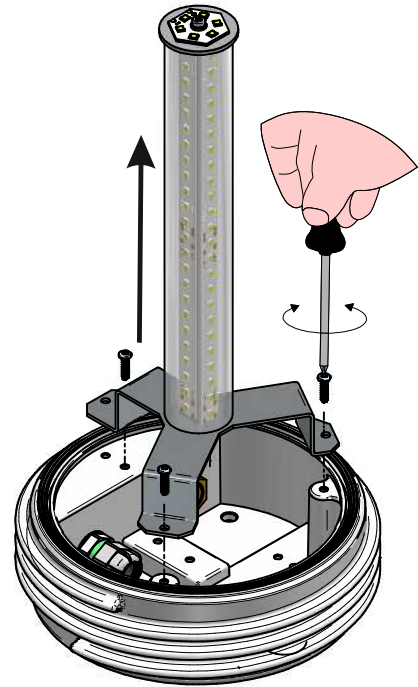

1

2

3

4

5

NOT INCLUDED

- 1- tasselli TOP INOX M5
- 2- 210000035013
- 3- 211000011013
- 4- O2023-9

NOT INCLUDED

## COMPATIBLE ARTICLE

OH! Ø380

16191

OHPS Ø750

16385