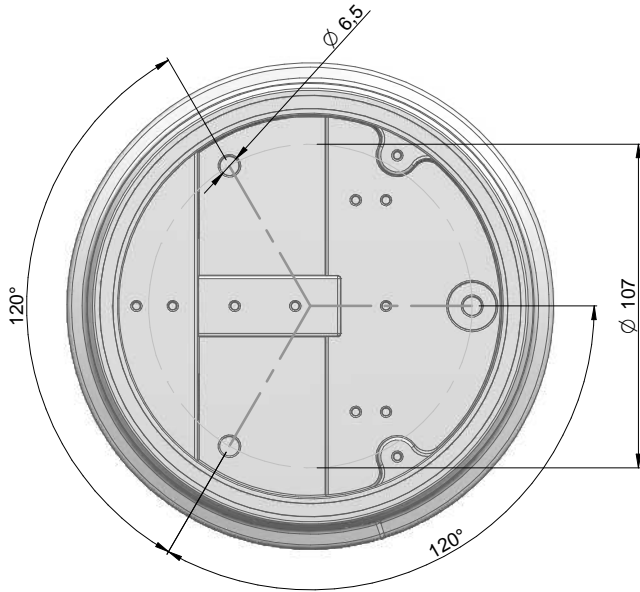

1

2

3

4

5

NOT INCLUDED

- 1- tasselli TOP INOX M5
- 2- 210000035013
- 3- 211000011013
- 4- O2023-9

NOT INCLUDED

## COMPATIBLE ARTICLE

OH! Ø380

16191

OHPS Ø750

16385