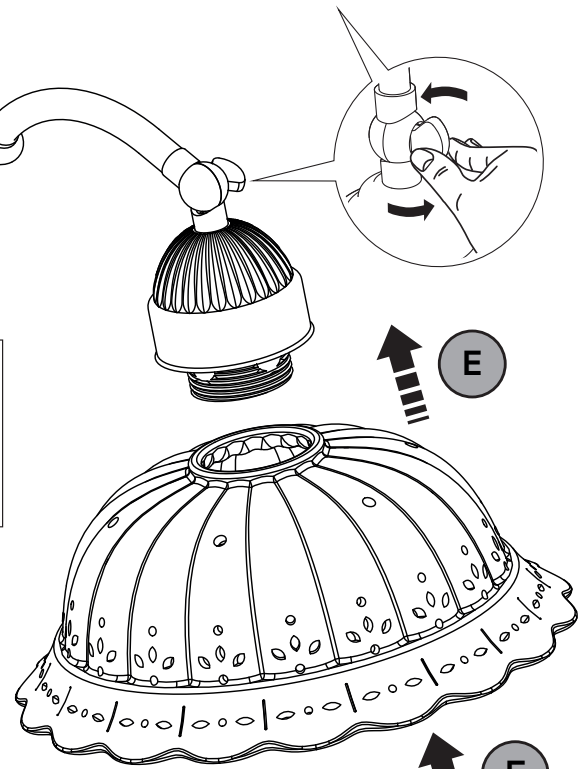

IL FANALE

IT EN RU

IS.CE.R01

ANITA DESIGN BY DT STUDIO			CODE 061.18				
1 x MAX 15W LED	E27	220-240 V 50/60 Hz	IP 20				

FIOR DI PIZZO DESIGN BY DT STUDIO			CODE 065.18				
1 x MAX 15W LED	E27	220-240 V 50/60 Hz	IP 20				

A

MAX 90°

E

061.18

065.18

H

F

G

	IT	USARE TASSELLI E VITI APPROPRIATE (NON FORNITI)		
	EN	USE APPROPRIATE DOWELS AND SCREWS (NOT SUPPLIED)		
	RU	ИСПОЛЬЗУЙТЕ СООТВЕТСТВУЮЩИЕ ДУБЕЛИ И ВИНТЫ (НЕ ПРЕДОСТАВЛЯЮТСЯ)		
	IT	N = blu	L = marrone	= giallo / verde
	EN	N = blue	L = brown	= yellow / green
	RU	N = синий	L = коричневый	= желто-зеленый