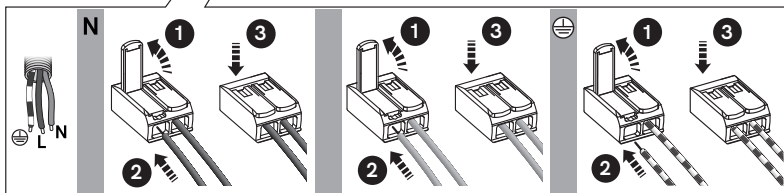

IL FANALE

IT EN RU

IS.CE.R01

ANITA DESIGN BY DT STUDIO			CODE 061.18				
1 x MAX 15W LED	E27	220-240 V 50/60 Hz	IP 20				

FIOR DI PIZZO DESIGN BY DT STUDIO			CODE 065.18				
1 x MAX 15W LED	E27	220-240 V 50/60 Hz	IP 20				

A

MAX 90°

E

061.18

065.18

H

F

G