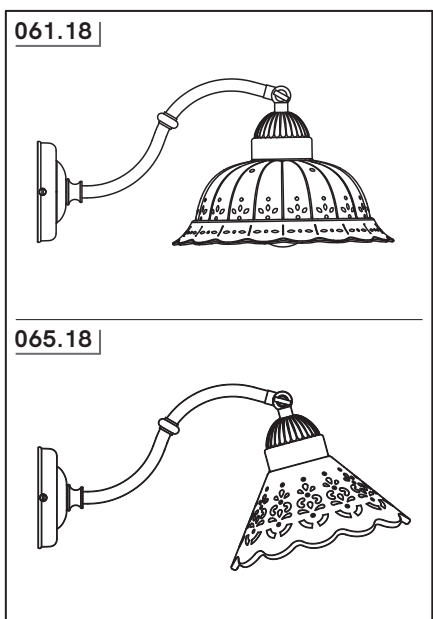

061.18

065.18

H