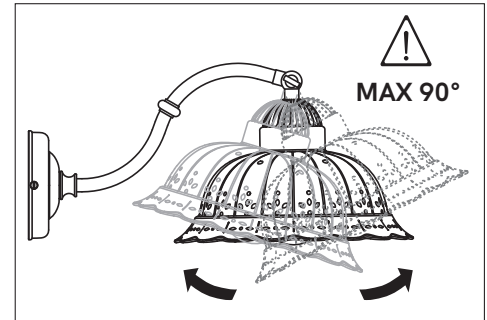

IL FANALE

IT EN RU

IS.CE.R01

ANITA DESIGN BY DT STUDIO			CODE 061.18				
1 x MAX 15W LED	E27	220-240 V 50/60 Hz	IP 20				

FIOR DI PIZZO DESIGN BY DT STUDIO			CODE 065.18				
1 x MAX 15W LED	E27	220-240 V 50/60 Hz	IP 20				

A

MAX 90°