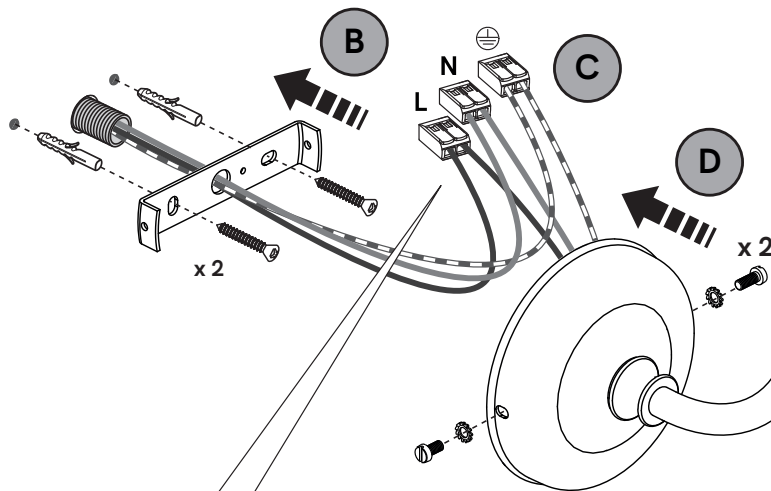

IL FANALE

IT EN RU

IS.CE.R01

ANITA DESIGN BY DT STUDIO			CODE 061.18				
1 x MAX 15W LED	E27	220-240 V 50/60 Hz	IP 20				

FIOR DI PIZZO DESIGN BY DT STUDIO			CODE 065.18				
1 x MAX 15W LED	E27	220-240 V 50/60 Hz	IP 20				

A

MAX 90°

E

061.18

065.18

H

F

G