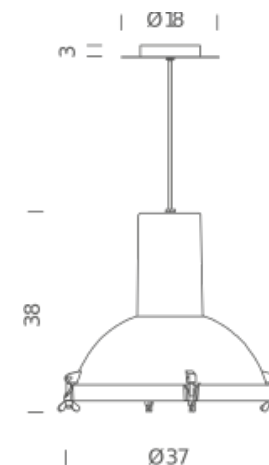

LED/HALO/FLUO IP30

LAMPING

Source	E27
Total power	150W
Emission	direct, spot
Switching	dimnable, according to bulb
Tension	230V
Ip class	30
Materials	aluminium
Notes	cable length 3m, orientable
Net lamp weight	5,5 kg

Codes

PRJ EDW 51
PRJ EWS 51
PRJ EMS 51

Structure/Diffuser

night blue/sanded
white sand/sanded
moka/sanded

PACKAGE

Package 01

Dimension: 50x50x50 cm / Gross weight: 7 kg

Certificazioni

LED/HALO/FLUO IP54

LAMPING

Source	E27
Total power	60W
Emission	direct, spot
Switching	dimnable, according to bulb
Tension	230V
Ip class	54
Materials	aluminium
Notes	cable length 3m, orientable

Codes

PRJ EDW 52
PRJ EWS 52
PRJ EMS 52

Structure/Diffuser

night blue/sanded
white sand/sanded
moka/sanded

PACKAGE

Package 01

Dimension: 50x50x50 cm / Gross weight: 7 kg

Certificazioni

CE ENEC IP54