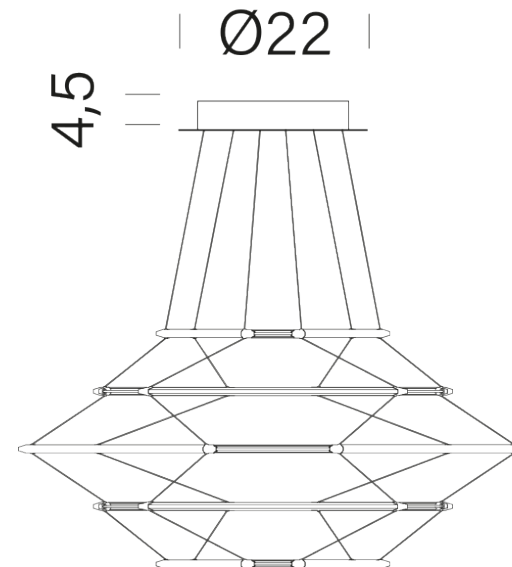

2700K

LAMPING

Source	linear LED
Total power	35W
Emission	diffused
Switching	1-10V
Tension	110-230V
Color temperature	2700K
Luminous flux	3350lm (nominal flux)
Typ CRI	90
Dimensions	ø70x33
Notes	total height 33cm, cable length 2,5m, TRIAC VERSION on request
Net lamp weight	1,5kg kg

Codes

DRP LNN 51
DRP LDD 51
DRP LGG 51

Structure

black
silver
gold

PACKAGE

Package 01

Dimension: 110X110X60 cm

Certificazioni

70

33±2

DROP 5 - 2 / 2