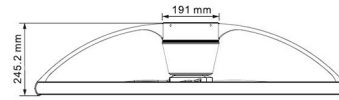

Collection: VENTILACION  
Family: NEPAL

Reference: 7532  
Date: 29/01/2021

MAIN DATA		SIZES	
Category:	Decorative Indoor	Height (h):	24.5 cm
Tipology:	15	Diameter (ø):	
Description:	Ceiling Lamp LED 75W Fan 35W	Width (l):	105 cm
Finish:	White/Wood	Depth (w):	cm
Material:	Acrylic / White		
EAN:	8435153275326		

**LOGISTIC**

<b>Total box per item:</b>	1	<b>INDIV.</b>
<b>Box 1</b>		<b>Gross weight:</b> 8,98 kg
<b>CBM Ind. Box:</b>	0,155 m <sup>3</sup>	<b>Nett weight:</b> 6,30 kg
<b>Box height (h):</b>	60 cm	
<b>Box width (l):</b>	112 cm	
<b>Box depth (w):</b>	23 cm	