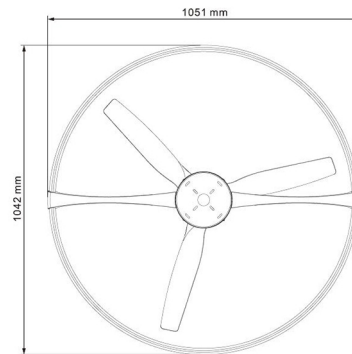

Collection: VENTILACION  
Family: NEPAL

Reference: 7532  
Date: 29/01/2021

MAIN DATA		SIZES	
Category:	Decorative Indoor	Height (h):	24.5 cm
Tipology:	15	Diameter (ø):	
Description:	Ceiling Lamp LED 75W Fan 35W	Width (l):	105 cm
Finish:	White/Wood	Depth (w):	cm
Material:	Acrylic / White		
EAN:	8435153275326		

**LOGISTIC**

<b>Total box per item:</b>	1	<b>INDIV.</b>
<b>Box 1</b>		<b>Gross weight:</b> 8,98 kg
<b>CBM Ind. Box:</b>	0,155 m <sup>3</sup>	<b>Nett weight:</b> 6,30 kg
<b>Box height (h):</b>	60 cm	
<b>Box width (l):</b>	112 cm	
<b>Box depth (w):</b>	23 cm	