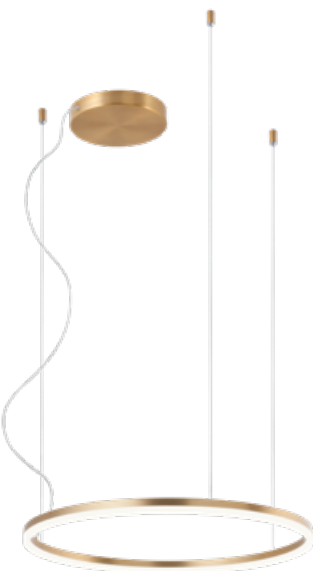

Orbit Suspensions

Single circles

Ø60cm

Ø80cm

Ø100cm