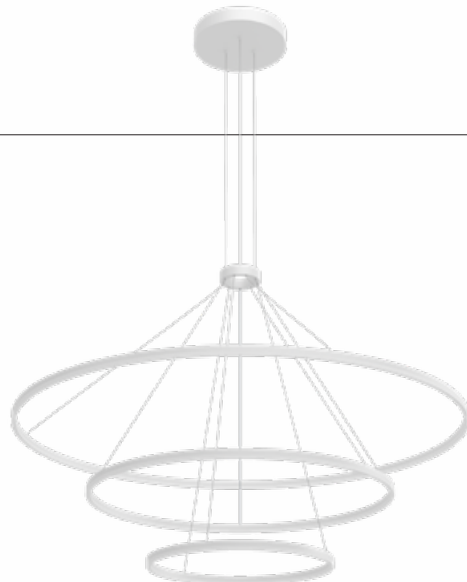

01-2243

01-2245

01-2250

Ø1200
Ø800
Ø400

Ø1500
Ø1000
Ø600

Ø600
Ø1000
Ø1500
Ø1000
Ø600