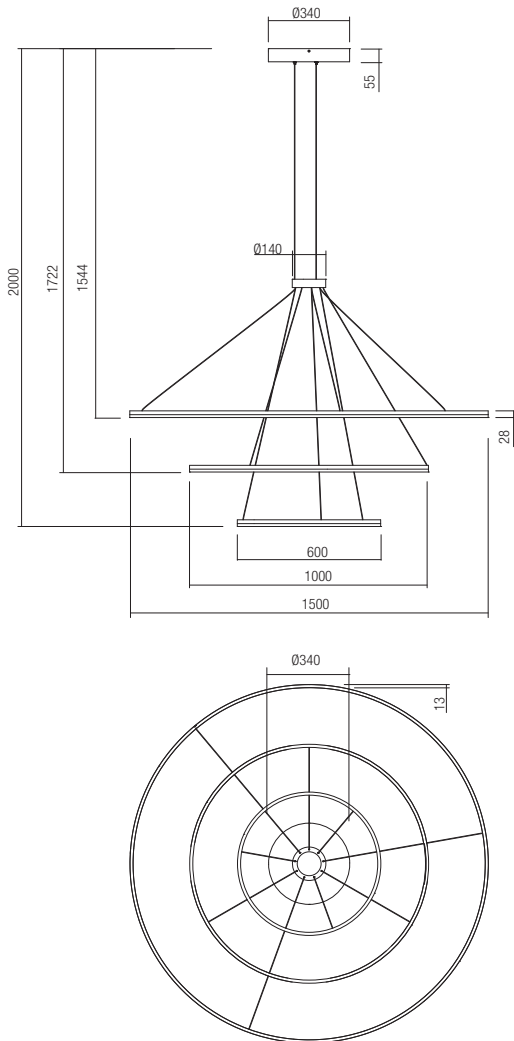

3 circle big

Ø60+Ø100+Ø150cm

- art. 01-2245 Sand White 3000K
- art. 01-2246 Bronze 3000K
- art. 01-2247 Sand Black 3000K
- art. 01-2484 Sand White 4000K
- art. 01-2485 Bronze 4000K
- art. 01-2486 Sand Black 4000K