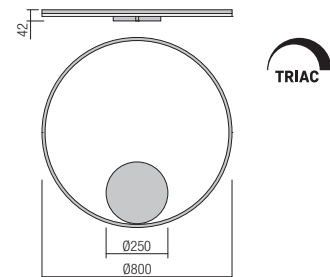

Led type	SMD LED 2835 360 pcs x 0,15W	
Power	54W	
Input	220V-240V, 50/60Hz	
Color temperature	3000K	4000K
Lumen source	6925 lm	7283 lm
Lumen system	4786 lm	5002 lm
CRI	80	
Dimmable TRIAC	☉	

CE IP20