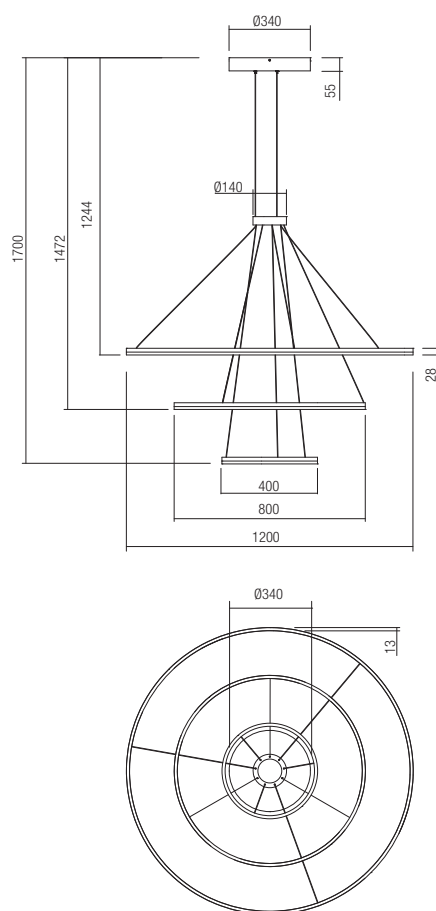

Led type	SMD LED 2835 1032 pcs x 0,15W	
Power	151W	
Input	220V-240V, 50/60Hz	
Color temperature	3000K	4000K
Lumen source	17395 lm	18199 lm
Lumen system	11298 lm	11812 lm
CRI	80	
Dimmable TRIAC	☉	

CE IP20