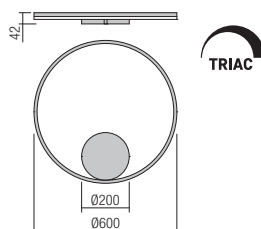

Led type	SMD LED 2835 270 pcs x 0,16W	
Power	44W	
Input	220V-240V, 50/60Hz	
Color temperature	3000K	4000K
Lumen source	5803 lm	6084 lm
Lumen system	3722 lm	3915 lm
CRI	80	
Dimmable TRIAC	☉	

CE IP20

- art. 01-1708 Sand White 3000K
- art. 01-1709 Bronze 3000K
- art. 01-1947 Sand Black 3000K
- art. 01-1910 Sand White 4000K
- art. 01-1911 Bronze 4000K
- art. 01-1960 Sand Black 4000K