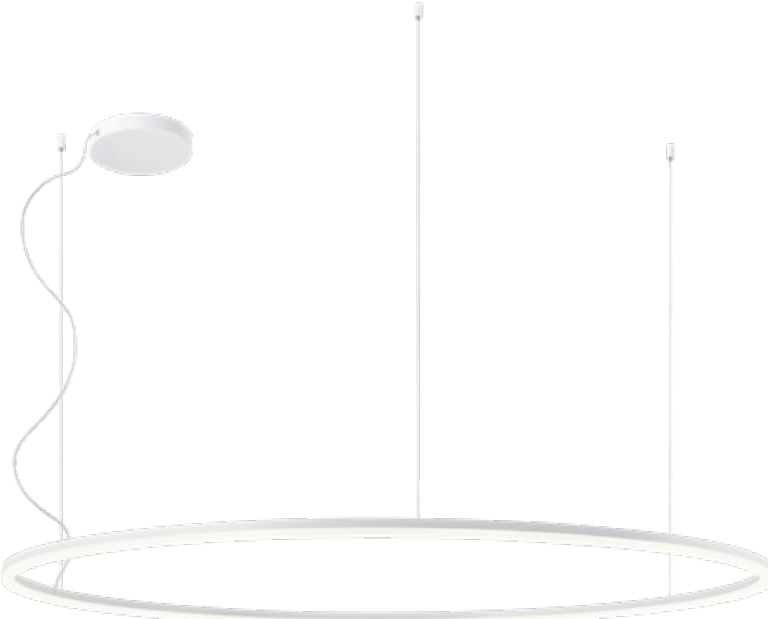

# Orbit

*Series of light fixtures for interior equipped with SMD LEDs, structure of aluminum and metal painted in sand white, sand black or with bronze finish, diffusers of satin white acrylic.*

01-2250

## Single circles

Ø60cm

Ø80cm

Ø100cm

Ø120cm

Ø150cm