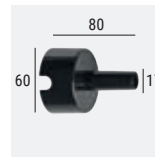

description	type
84335	Recessed casing	PVC
suitable for: Petit_R 1W 20 mm / Petit_Q 1W 20 mm		

	description	type
84917	Recessed casing	PVC
suitable for: Petit_R 1,5W / Petit_Q 1,5W