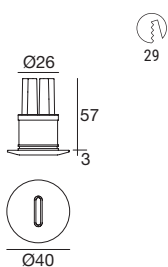

Efficiency - CRI 80		Cct	lm S - D	Optic
White	92409	M 2700	219 - On req	05 N.Spot (6°)
Nickel	92411	W 3000	233 - 191	
		N 4000	249 - 204	

Electronics

89147	99376	99105	99710	99713	+ driver 24V DC 99374 75W 99331 150W
ON/OFF 1 - 2 art. p 138 x l 22 x h 21	ON/OFF 3 - 6 art. p 138 x l 22 x h 21	ON/OFF 6 - 12 art. p 103 x l 58 x h 27	24V DC converter 0/1-10V 1 art. p 138 x l 22 x h 21	24V DC converter DALI 1 art. p 138 x l 22 x h 21	

Recessed casing Pag. 5

Petit_Q | Path-marker | powerLED 2 W DC 630 mA