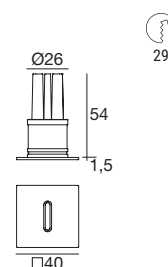

Efficiency - CRI 80		Cct	lm S - D	Optic
White	92417	M 2700	219 - On req	05 N.Spot 6°
Nickel	92419	W 3000	233 - 191	
		N 4000	249 - 204	

Electronics

89147	99376	99105	99710	99713	+ driver 24V DC 99374 75W 99331 150W
ON/OFF 1 - 2 art. p 138 x l 22 x h 21	ON/OFF 3 - 6 art. p 138 x l 22 x h 21	ON/OFF 6 - 12 art. p 103 x l 58 x h 27	24V DC converter 0/1-10V 1 art. p 138 x l 22 x h 21	24V DC converter DALI 1 art. p 138 x l 22 x h 21	

Recessed casing Pag. 5