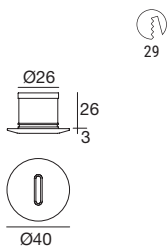

Petit_R | Path-marker | powerLED 1 W DC 350 mA