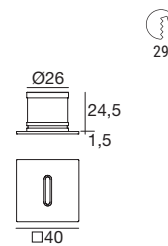

Recessed casing Pag. 5

Petit_Q | Path-marker | powerLED 1 W DC 350 mA