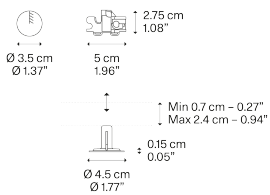

Recessed Micro

System

Recessed System

Structure: Methacrylate

Color	Code
Matte White – 9010	R01L01 1000
Matte Black – 9005	R01L01 2000
Chrome	R01L01 4000

Net weight: 0.03 kg

Parcels: 1

IP20