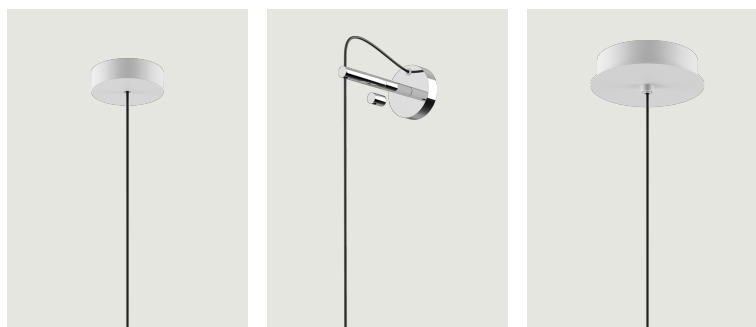

Single Canopies

Model Recessed Micro

Single canopies are ideal for highlighting the corner of a room or enhancing single light sources. They can also be used to create multiple custom combinations on high ceilings or in situations which do not allow lights to be grouped in a cluster.

Recessed Micro

System

Recessed System

Structure: Methacrylate

Color	Code
Matte White – 9010	R01L01 1000
Matte Black – 9005	R01L01 2000
Chrome	R01L01 4000

Net weight: 0.03 kg

Parcels: 1

IP20

Options of Single Canopies

Single Mini

Wall Standard

Single Standard