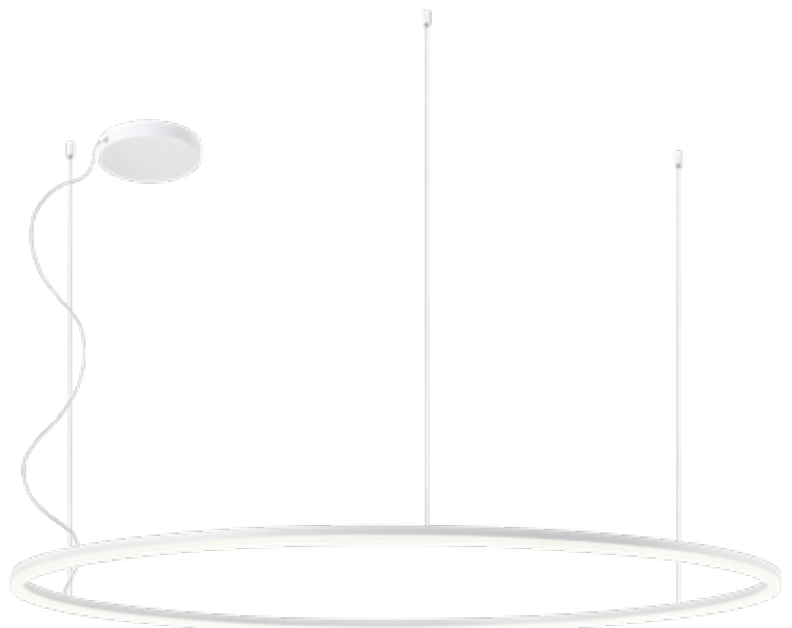

Orbit

01-2250

Series of light fixtures for interior equipped with SMD LEDs, structure of aluminum and metal painted in sand white, sand black or with bronze finish, diffusers of satin white acrylic.

Orbit

Orbit Suspensions

Single circles

Ø60cm

Ø80cm

Ø100cm

Ø120cm

Ø150cm

Suspensions DIRECT LIGHT