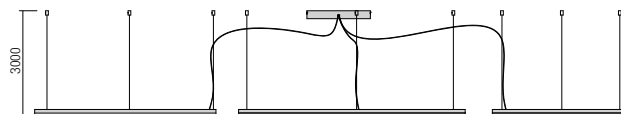

Led type	SMD LED 2835 270 pcs x 0,15W + 456 pcs x 0,14W	
Power	42W+66W	
Input	220V-240V, 50/60Hz	
Color temperature	3000K	4000K
Lumen source	11664 lm	12974 lm
Lumen system	8442 lm	8949 lm
CRI	80	
Not dimmable	☒	

Led type	SMD LED 2835 270 pcs x 0,15W + 360 pcs x 0,15W + 456 pcs x 0,14W	
Power	42W+55W+66W	
Input	220V-240V, 50/60Hz	
Color temperature	3000K	4000K
Lumen source	17714 lm	19840 lm
Lumen system	12507 lm	13382 lm
CRI	80	
Not dimmable	☒	

CE IP20

CE IP20