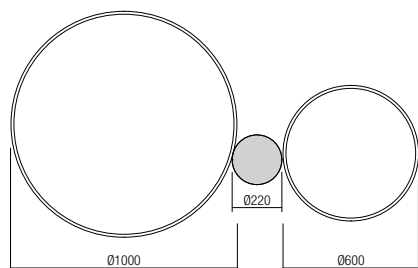

Led type	SMD LED 2835 270 pcs x 0,15W + 456 pcs x 0,14W	
Power	42W+66W	
Input	220V-240V, 50/60Hz	
Color temperature	3000K	4000K
Lumen source	11664 lm	12974 lm
Lumen system	8442 lm	8949 lm
CRI	80	
Not dimmable	☒	

Led type	SMD LED 2835 270 pcs x 0,15W + 360 pcs x 0,15W + 456 pcs x 0,14W	
Power	42W+55W+66W	
Input	220V-240V, 50/60Hz	
Color temperature	3000K	4000K
Lumen source	17714 lm	19840 lm
Lumen system	12507 lm	13382 lm
CRI	80	
Not dimmable	☒	

CE IP20

CE IP20