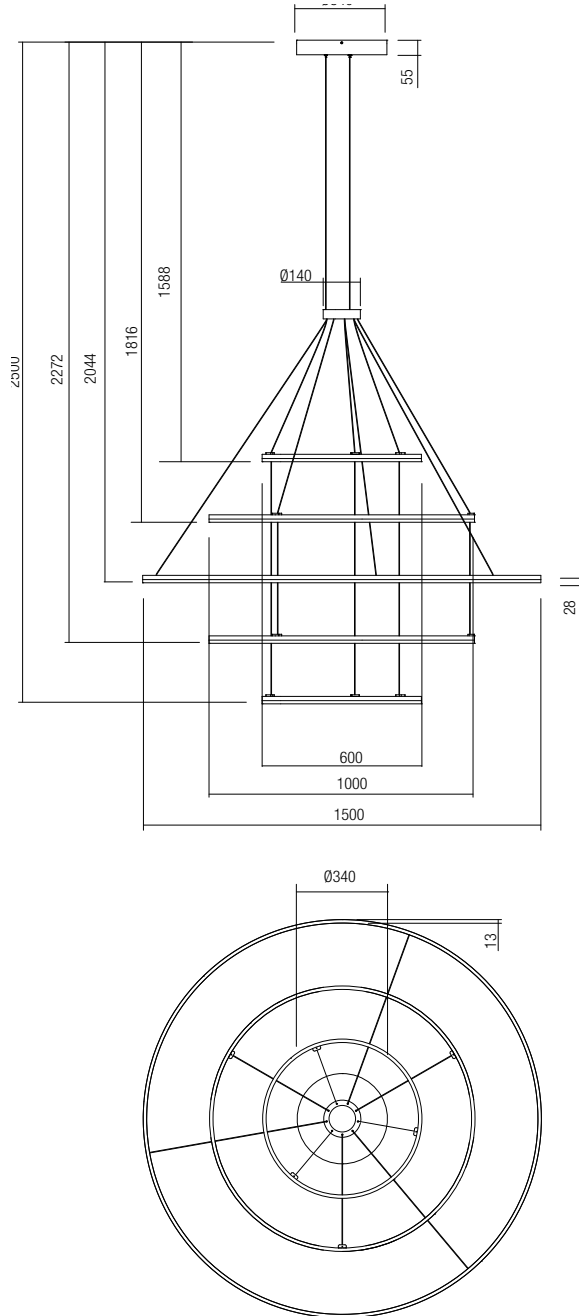

Led type SMD LED 2835 1956 pcs x 0,15W
Power 300W
Input 220V-240V, 50/60Hz
Color temperature 3000K
Lumen source 18923 lm
Lumen system 14728 lm
CRI 80
Dimmable TRIAC