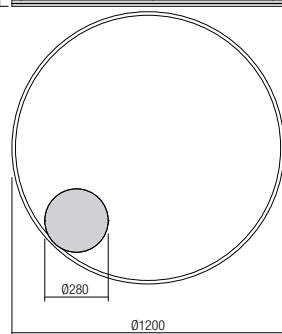

Led type	SMD LED 2835 576 pcs x 0,14W	
Power	84W	
Input	220V-240V, 50/60Hz	
Color temperature	3000K	4000K
Lumen source	9240 lm	10256 lm
Lumen system	6805 lm	7145 lm
CRI	80	
Not dimmable		

CE IP20