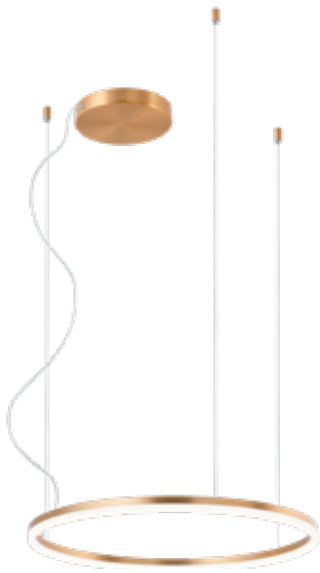

Orbit

01-2250

Series of light fixtures for interior equipped with SMD LEDs, structure of aluminum and metal painted in sand white, sand black or with bronze finish, diffusers of satin white acrylic.

Orbit

Orbit Suspensions

Single circles

Ø60cm

Ø80cm

Ø100cm

Ø120cm

Ø150cm

Suspensions DIRECT LIGHT