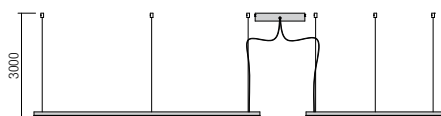

Led type	SMD LED 2835 270 pcs x 0,15W + 456 pcs x 0,14W	
Power	42W+66W	
Input	220V-240V, 50/60Hz	
Color temperature	3000K	4000K
Lumen source	11664 lm	12974 lm
Lumen system	8442 lm	8949 lm
CRI	80	
Not dimmable	☒	

Led type	SMD LED 2835 270 pcs x 0,15W + 360 pcs x 0,15W + 456 pcs x 0,14W	
Power	42W+55W+66W	
Input	220V-240V, 50/60Hz	
Color temperature	3000K	4000K
Lumen source	17714 lm	19840 lm
Lumen system	12507 lm	13382 lm
CRI	80	
Not dimmable	☒	

CE IP20

CE IP20