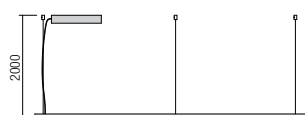

Led type	SMD LED 2835 576 pcs x 0,14W	
Power	84W	
Input	220V-240V, 50/60Hz	
Color temperature	3000K	4000K
Lumen source	9240 lm	10256 lm
Lumen system	6805 lm	7145 lm
CRI	80	
Not dimmable		

CE IP20