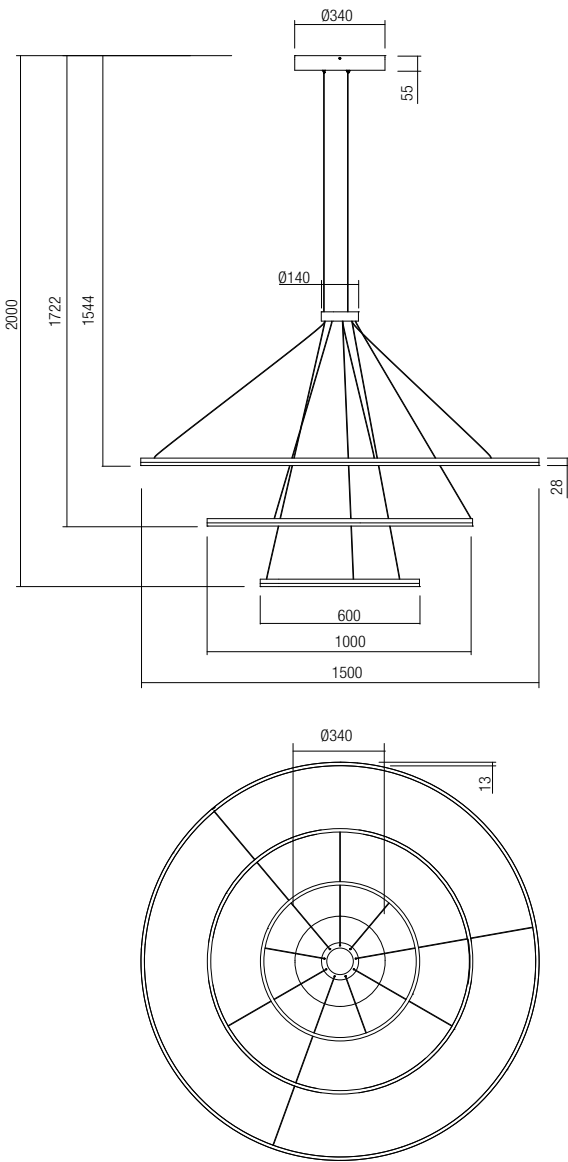

art. 01-2245 Sand White 3000K
art. 01-2246 Bronze 3000K
art. 01-2247 Sand Black 3000K

Led type SMD LED 2835 1320 pcs x 0,15W
Power 200W
Input 220V-240V, 50/60Hz
Color temperature 3000K
Lumen source 12968 lm
Lumen system 9856 lm
CRI 80
Dimmable TRIAC

art. 01-2248 Sand White 3000K
art. 01-2249 Bronze 3000K
art. 01-2250 Sand Black 3000K