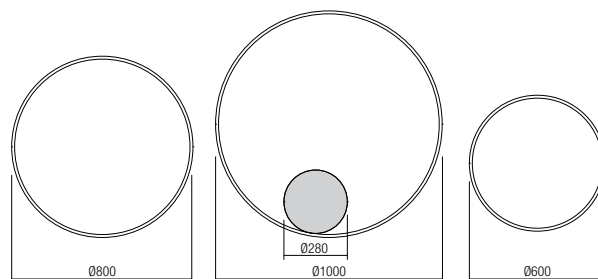

- art. 01-1720 Sand White 3000K
- art. 01-1721 Bronze 3000K
- art. 01-1953 Sand Black 3000K
- art. 01-1922 Sand White 4000K
- art. 01-1923 Bronze 4000K
- art. 01-1966 Sand Black 4000K

- art. 01-1722 Sand White 3000K
- art. 01-1723 Bronze 3000K
- art. 01-1954 Sand Black 3000K
- art. 01-1924 Sand White 4000K
- art. 01-1925 Bronze 4000K
- art. 01-1967 Sand Black 4000K