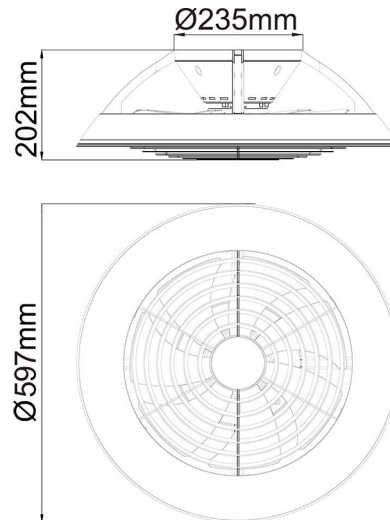

Collection: VENTILACION
Family: SAMOA

Reference: 7842
Date: 29/11/2021

MAIN DATA		SIZES	
Category:	Decorative Indoor	Height (h):	20.2 cm
Tipology:	15	Diameter (ø):	59.7 cm
Description:	Ceiling Lamp LED 70W Fan 35W	Width (l):	
Finish:	White	Depth (w):	
Material:	Acrylic / White		
EAN:	8435153278422		

LOGISTIC

Total box per item:	1	INDIV.
Box 1		Gross weight: 5,93 kg
CBM Ind. Box:	0,113 m ³	Nett weight: 2,85 kg
Box height (h):	25.5 cm	
Box width (l):	66.5 cm	
Box depth (w):	66.5 cm	

INSTALLATION

Class protection:	I	Guarantee:	5 years	Charger:	
Input:	220-240V~ 50/60Hz	ERP:	A -> A++	Bluetooth:	NO
Beam angle:		IP Protection:	IP20	Speaker:	
Cut hole:		CRI:	>= 80		