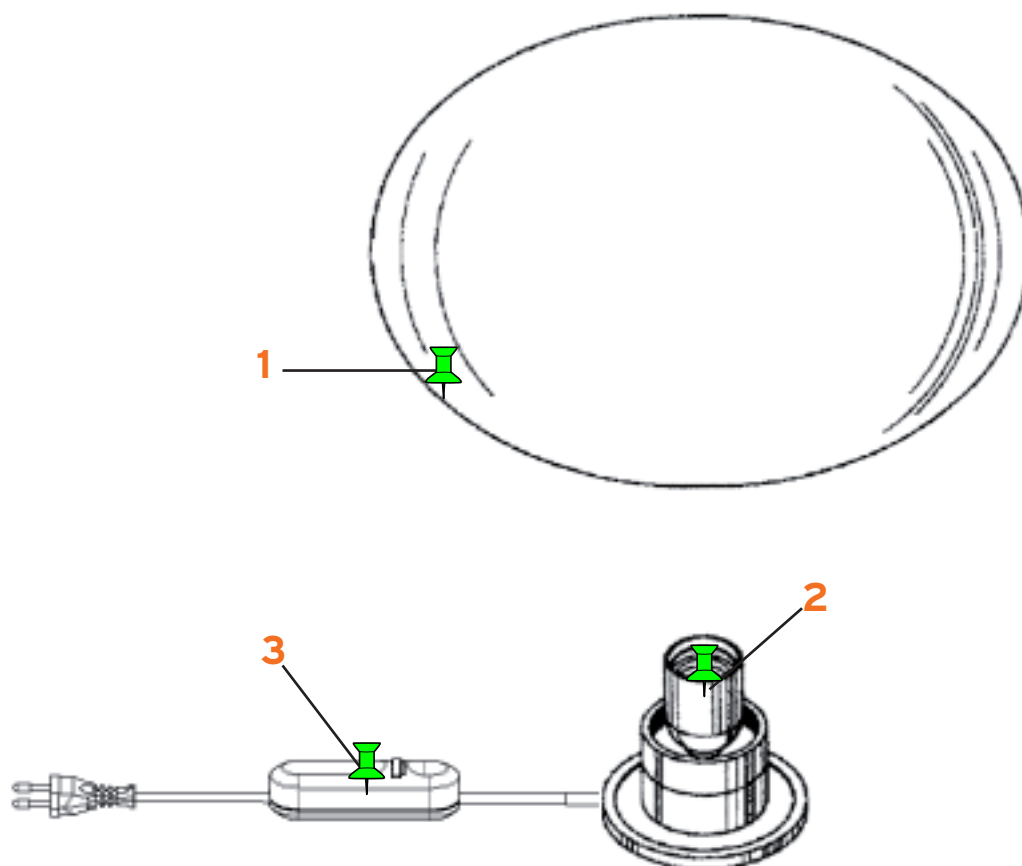

GLO-BALL BASIC 0

Jasper Morrison

1. Assieme diffusore :: Diffuser assembly

2. Porta lampada E14 :: Lamp holder fitting E14

3. Dimmer Led 1004P LFP100-240V 4-150WHL 4-25W :: Led dimmer 1004P LFP100-240V 4-150WHL