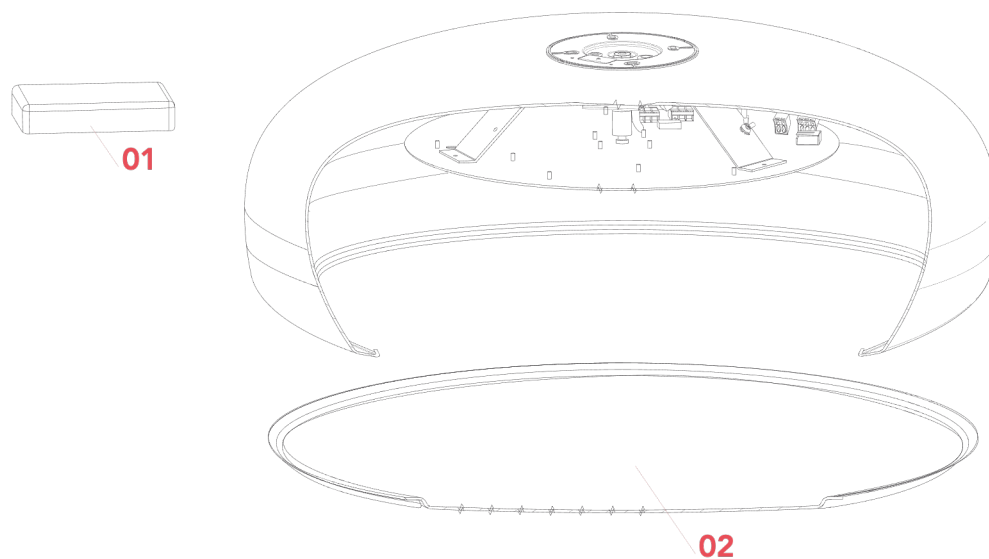

SMITHFIELD C PRO

Designed by Jasper Morrison, 2009

F1366035

SMITHFIELD C PRO

F1366035

EN

01. RF24191 – Led Power Supply

02. RF19022 – Methacrylate diffuser

SMITHFIELD C PRO F1366035

EN

RF24191
LED POWER SUPPLY

Smithfield
C Pro
p.03

Smithfield
S Pro
p.08

WARNING! When installing and whenever acting on the appliance, ensure that the power supply has been switched off. For the installation of the spare-part, it is necessary to consult a qualified electrician.