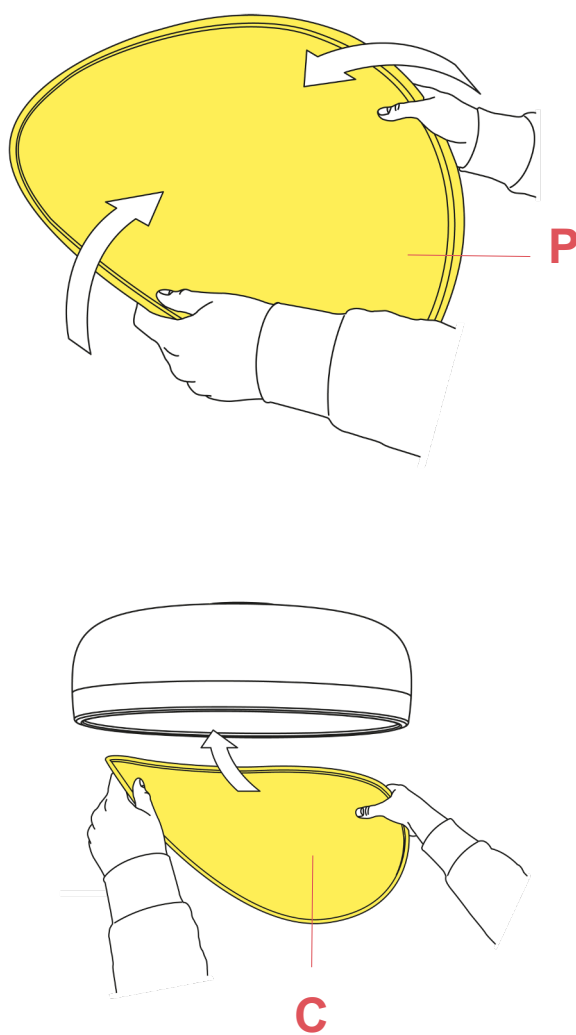

SMITHFIELD C PRO F1366035

EN

RF19022

METHACRYLATE DIFFUSER

Fig.1

Mount the plastic diffuser (P) bending it slightly on the sides to ease it into the body.

WARNING! When installing and whenever acting on the appliance, ensure that the power supply has been switched off. For the installation of the spare-part, it is necessary to consult a qualified electrician.