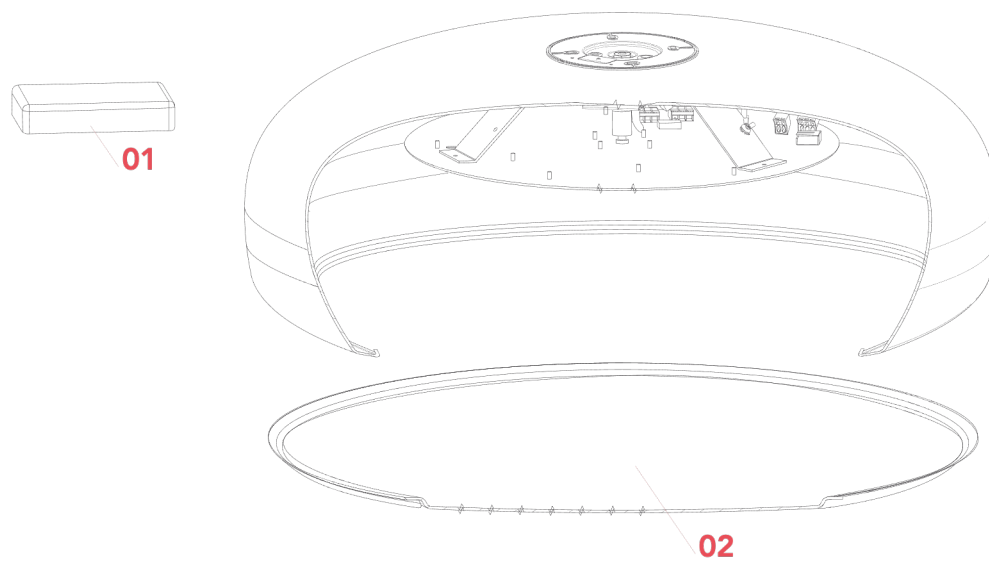

SMITHFIELD C PRO

F1366039

EN

01. RF24191 – Led Power Supply
02. RF19022 – Methacrylate diffuser