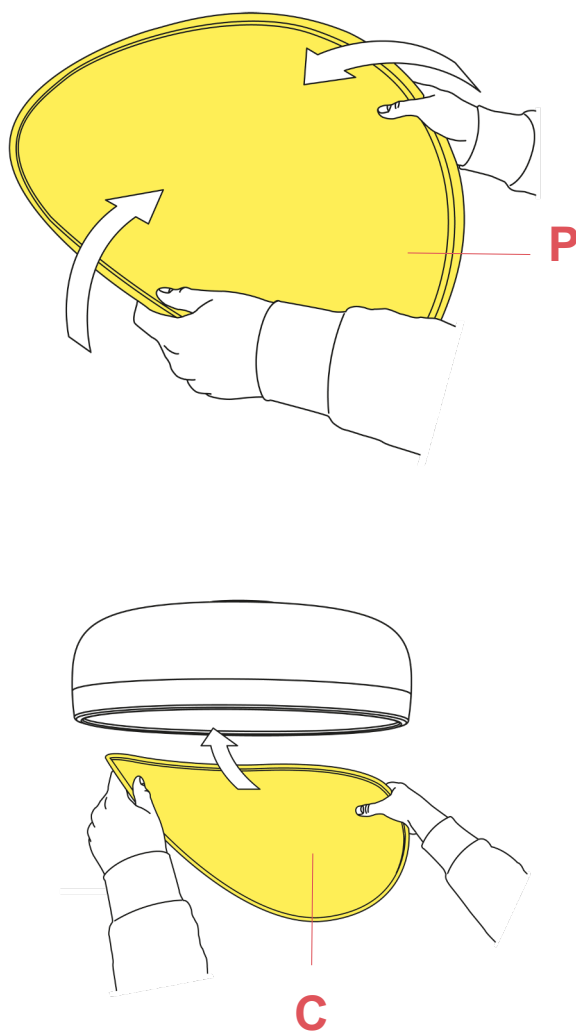

SMITHFIELD C PRO F1366039

EN

**RF19022**

METHACRYLATE DIFFUSER

Fig.1

Mount the plastic diffuser (P) bending it slightly on the sides to ease it into the body.

WARNING! When installing and whenever acting on the appliance, ensure that the power supply has been switched off. For the installation of the spare-part, it is necessary to consult a qualified electrician.