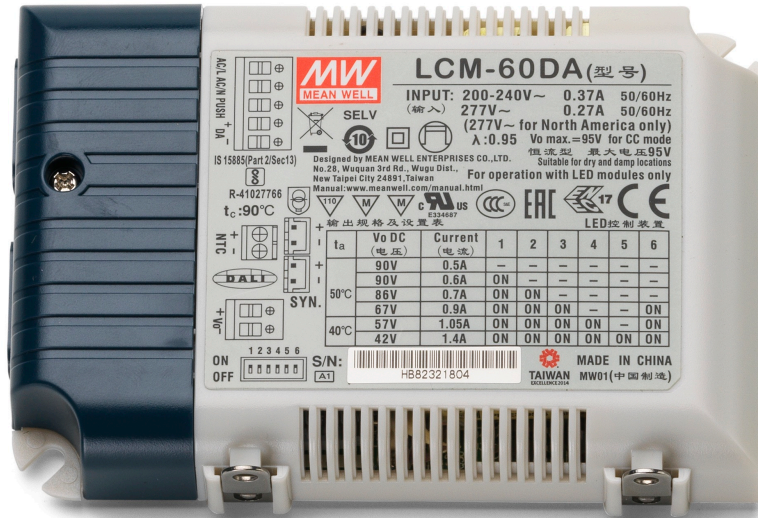

## SMITHFIELD C PRO

Designed by Jasper Morrison, 2009

F1366039

## SMITHFIELD C PRO

F1366039

EN

- 01. RF24191 – Led Power Supply
- 02. RF19022 – Methacrylate diffuser

SMITHFIELD C PRO F1366039

EN

**RF24191**  
LED POWER SUPPLY

Smithfield  
C Pro  
p.03