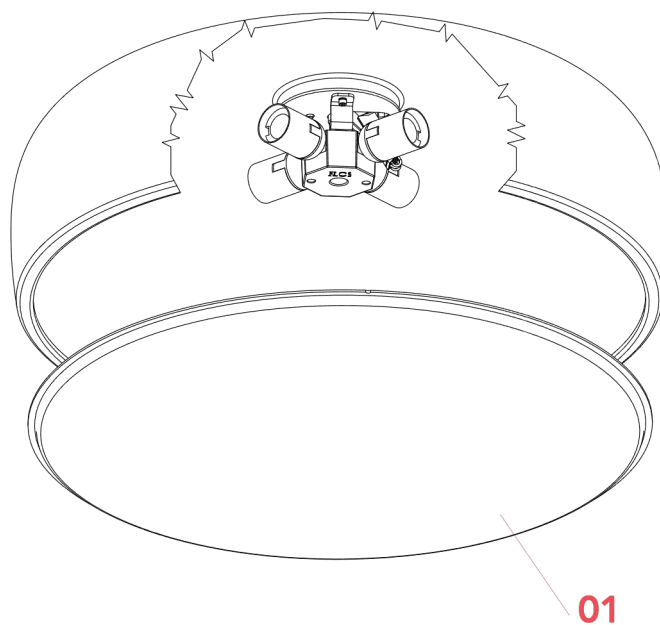

SMITHFIELD C

Designed by Jasper Morrison, 2009

F1370009

SMITHFIELD C

F1370009

EN

01. RF19022 – Methacrylate diffuser

SMITHFIELD C F1370009