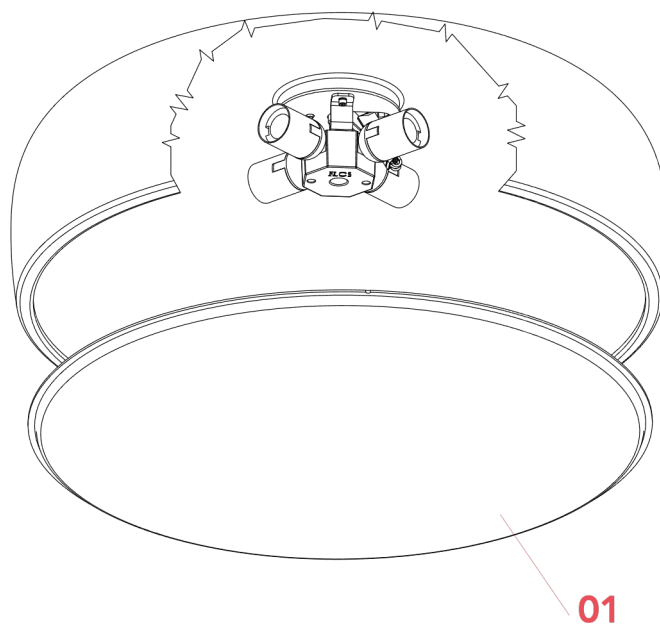

SMITHFIELD C

F1370021

EN

01. RF19022 – Methacrylate diffuser