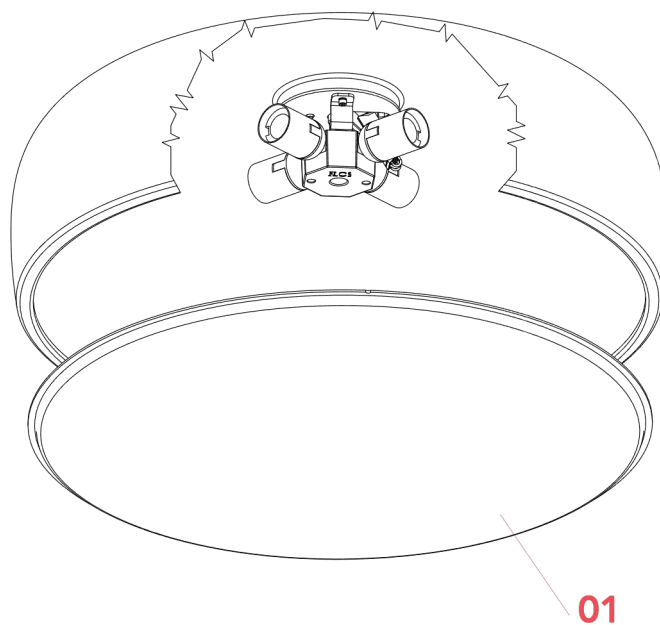

SMITHFIELD C

F1370030

EN

01. RF19022 – Methacrylate diffuser