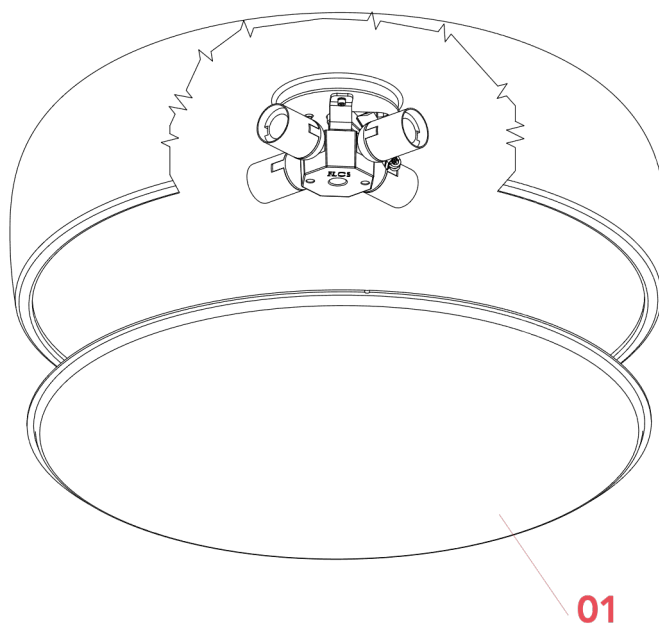

SMITHFIELD C

Designed by Jasper Morrison, 2009

F1370031

SMITHFIELD C

EN

F1370031

01. RF19022 – Methacrylate diffuser

SMITHFIELD C F1370031