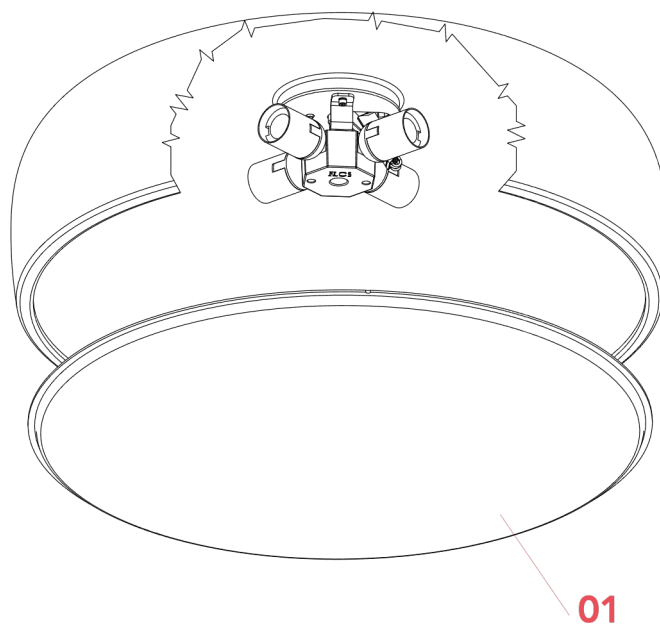

SMITHFIELD C

Designed by Jasper Morrison, 2009

F1370039

SMITHFIELD C

F1370039

EN

01. RF19022 – Methacrylate diffuser

SMITHFIELD C F1370039