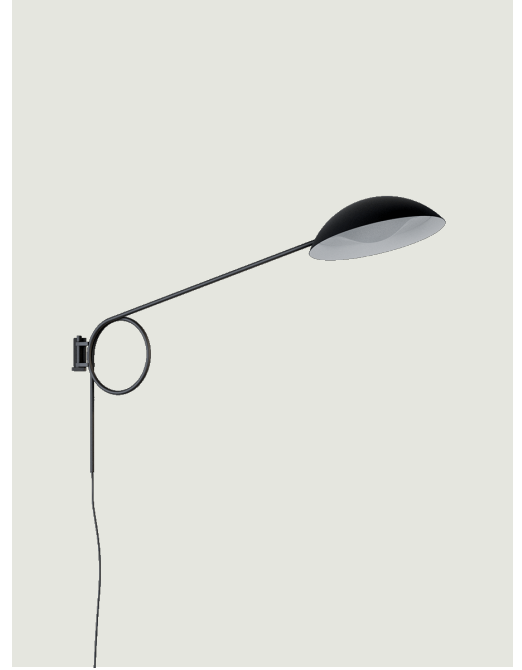

Spring Model Spring Medium Wall

Spring is an arm lamp that reinterprets a classic with a contemporary twist and an added lifestyle touch.

Spring Medium Wall

Light source

LED E27
1 x 25 W

Structure: Metal

 Deep Black

Code

51451 2000

Net weight: 2.50 kg

Parcels: 1

IP20

Energy Saving 

Options of Spring

Spring Large Wall

Spring Ceiling