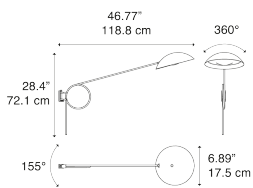

Spring Model Spring Medium Wall

Spring is an arm lamp that reinterprets a classic with a contemporary twist and an added lifestyle touch.

Spring Medium Wall

Light source

LED E27
1 x 25 W

Structure: Metal

 Deep Black

Code

51451 2000

Net weight: 2.50 kg

Parcels: 1

IP20

Energy Saving 

Options of Spring

Spring Large Wall